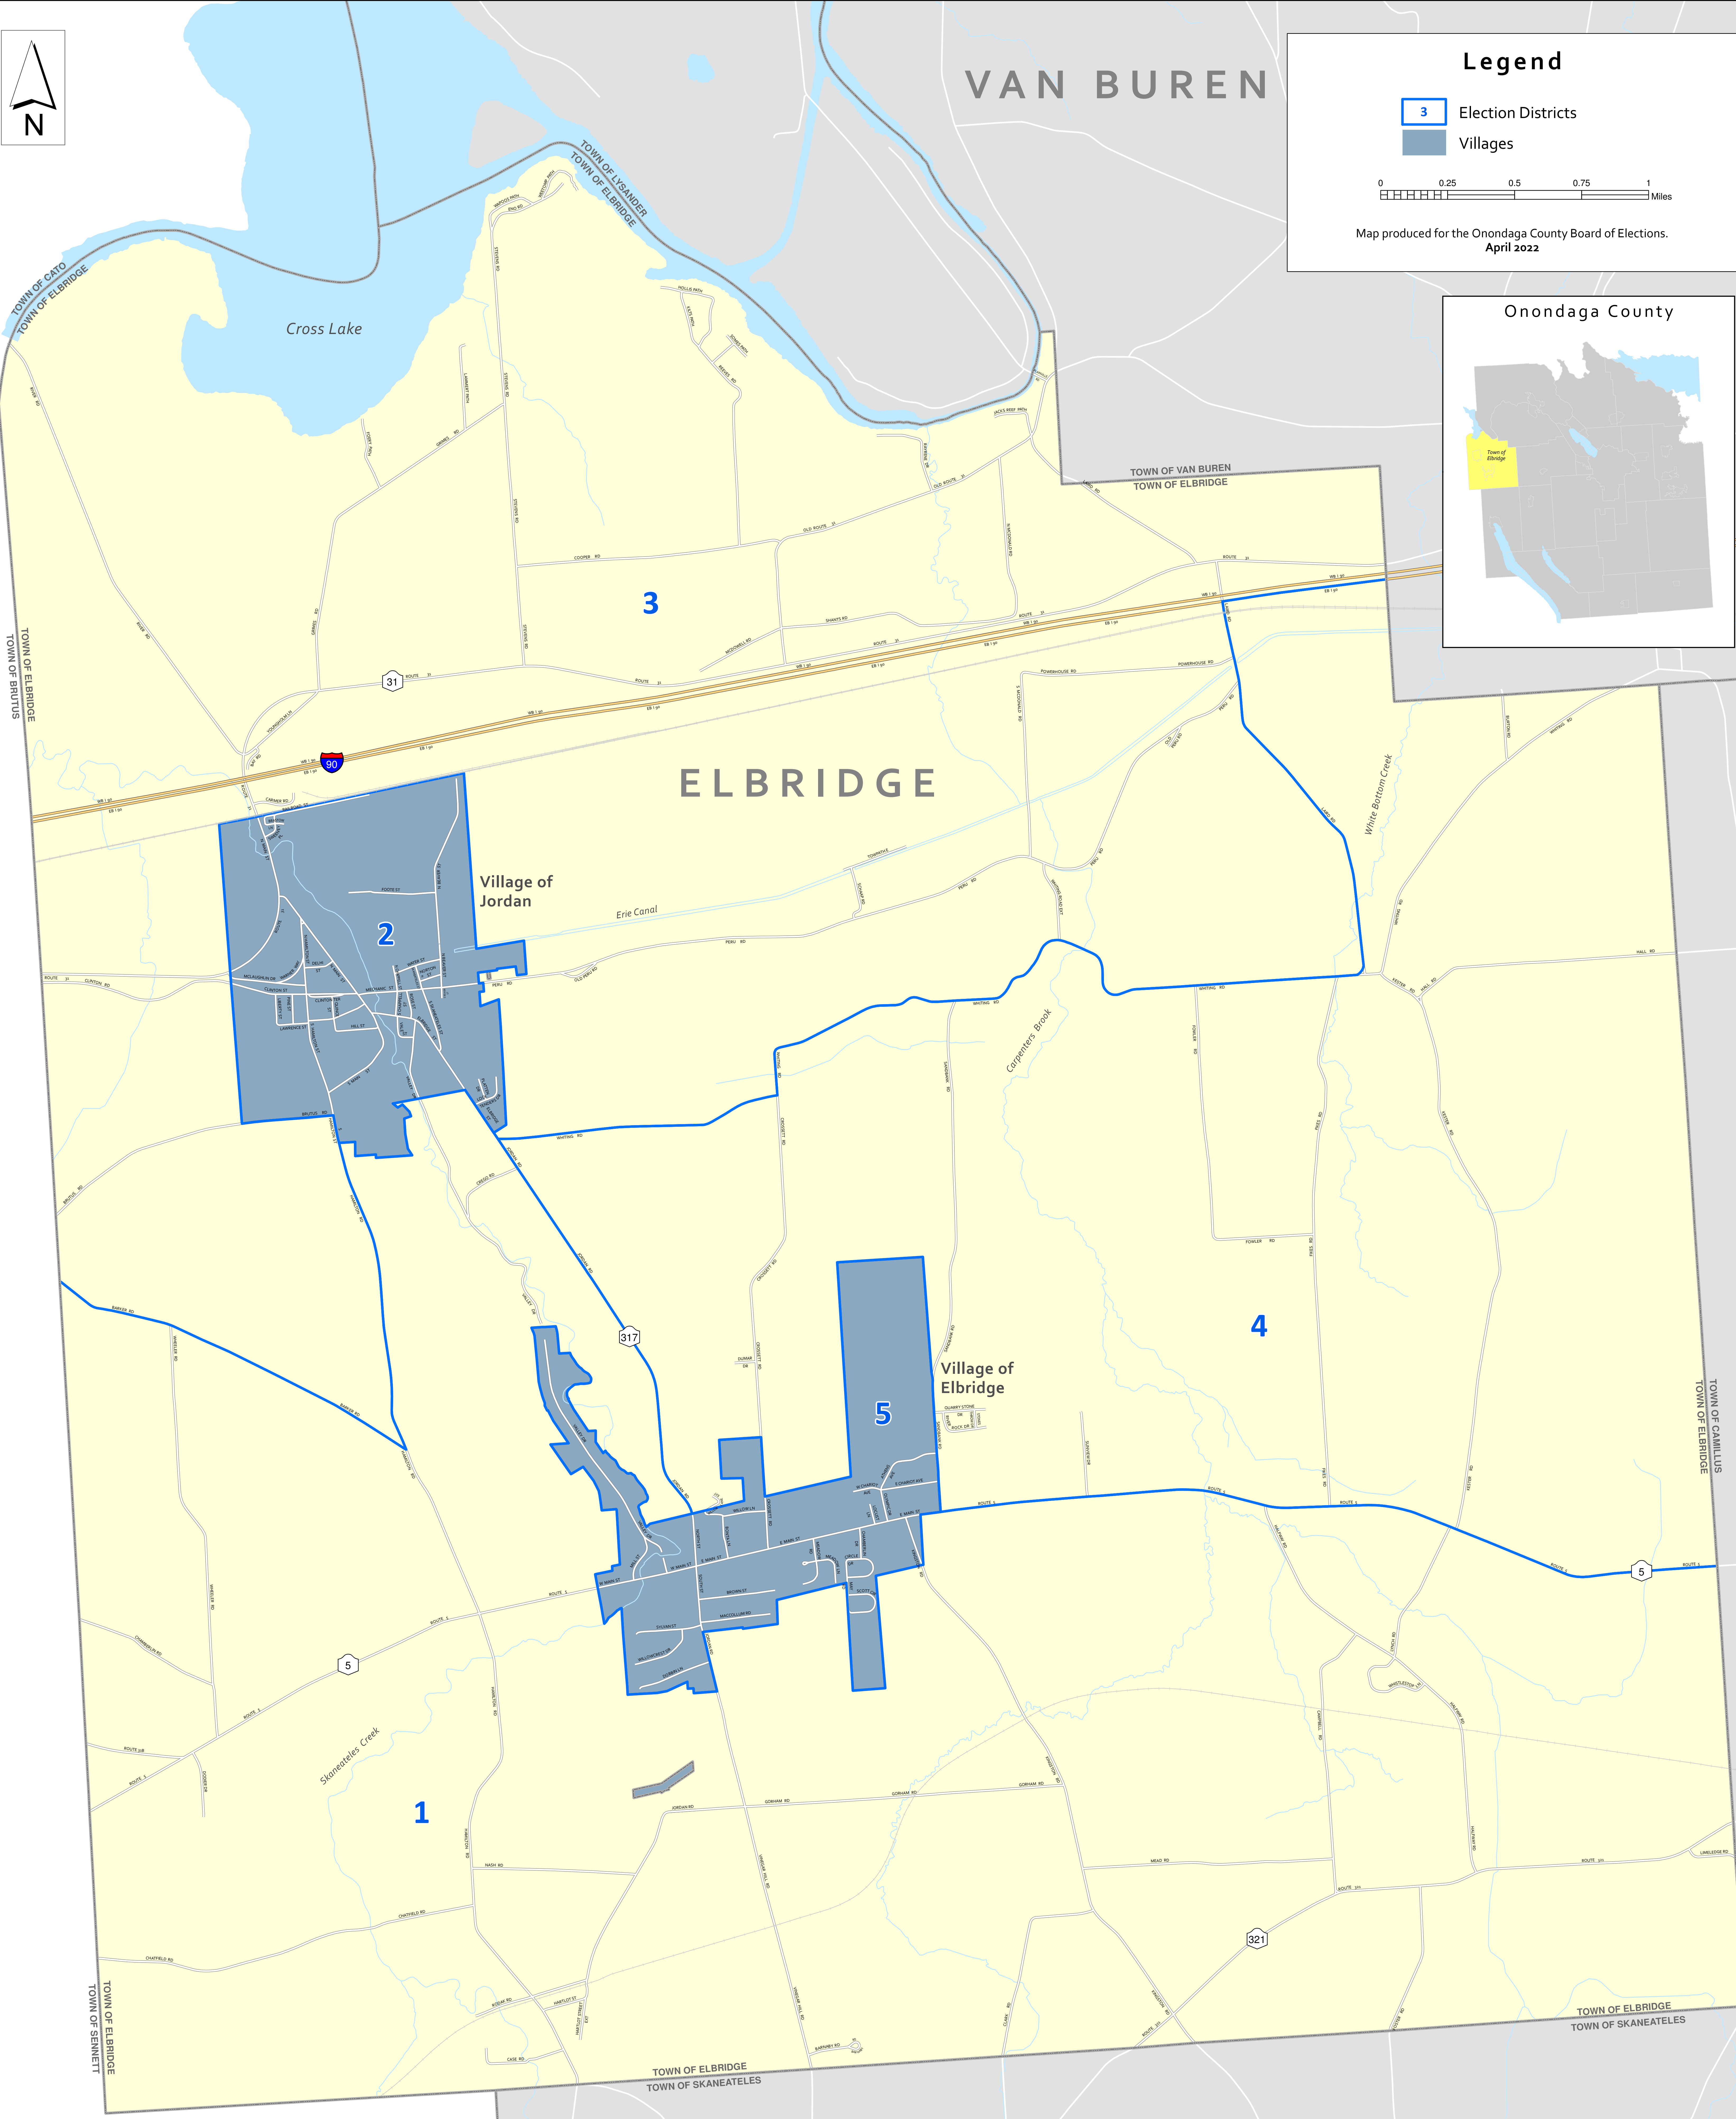

Town of Elbridge - Election Districts

Legend

- 3 Election Districts
- Villages

0 0.25 0.5 0.75 1 Miles

Map produced for the Onondaga County Board of Elections.
April 2022

SKANEATELES