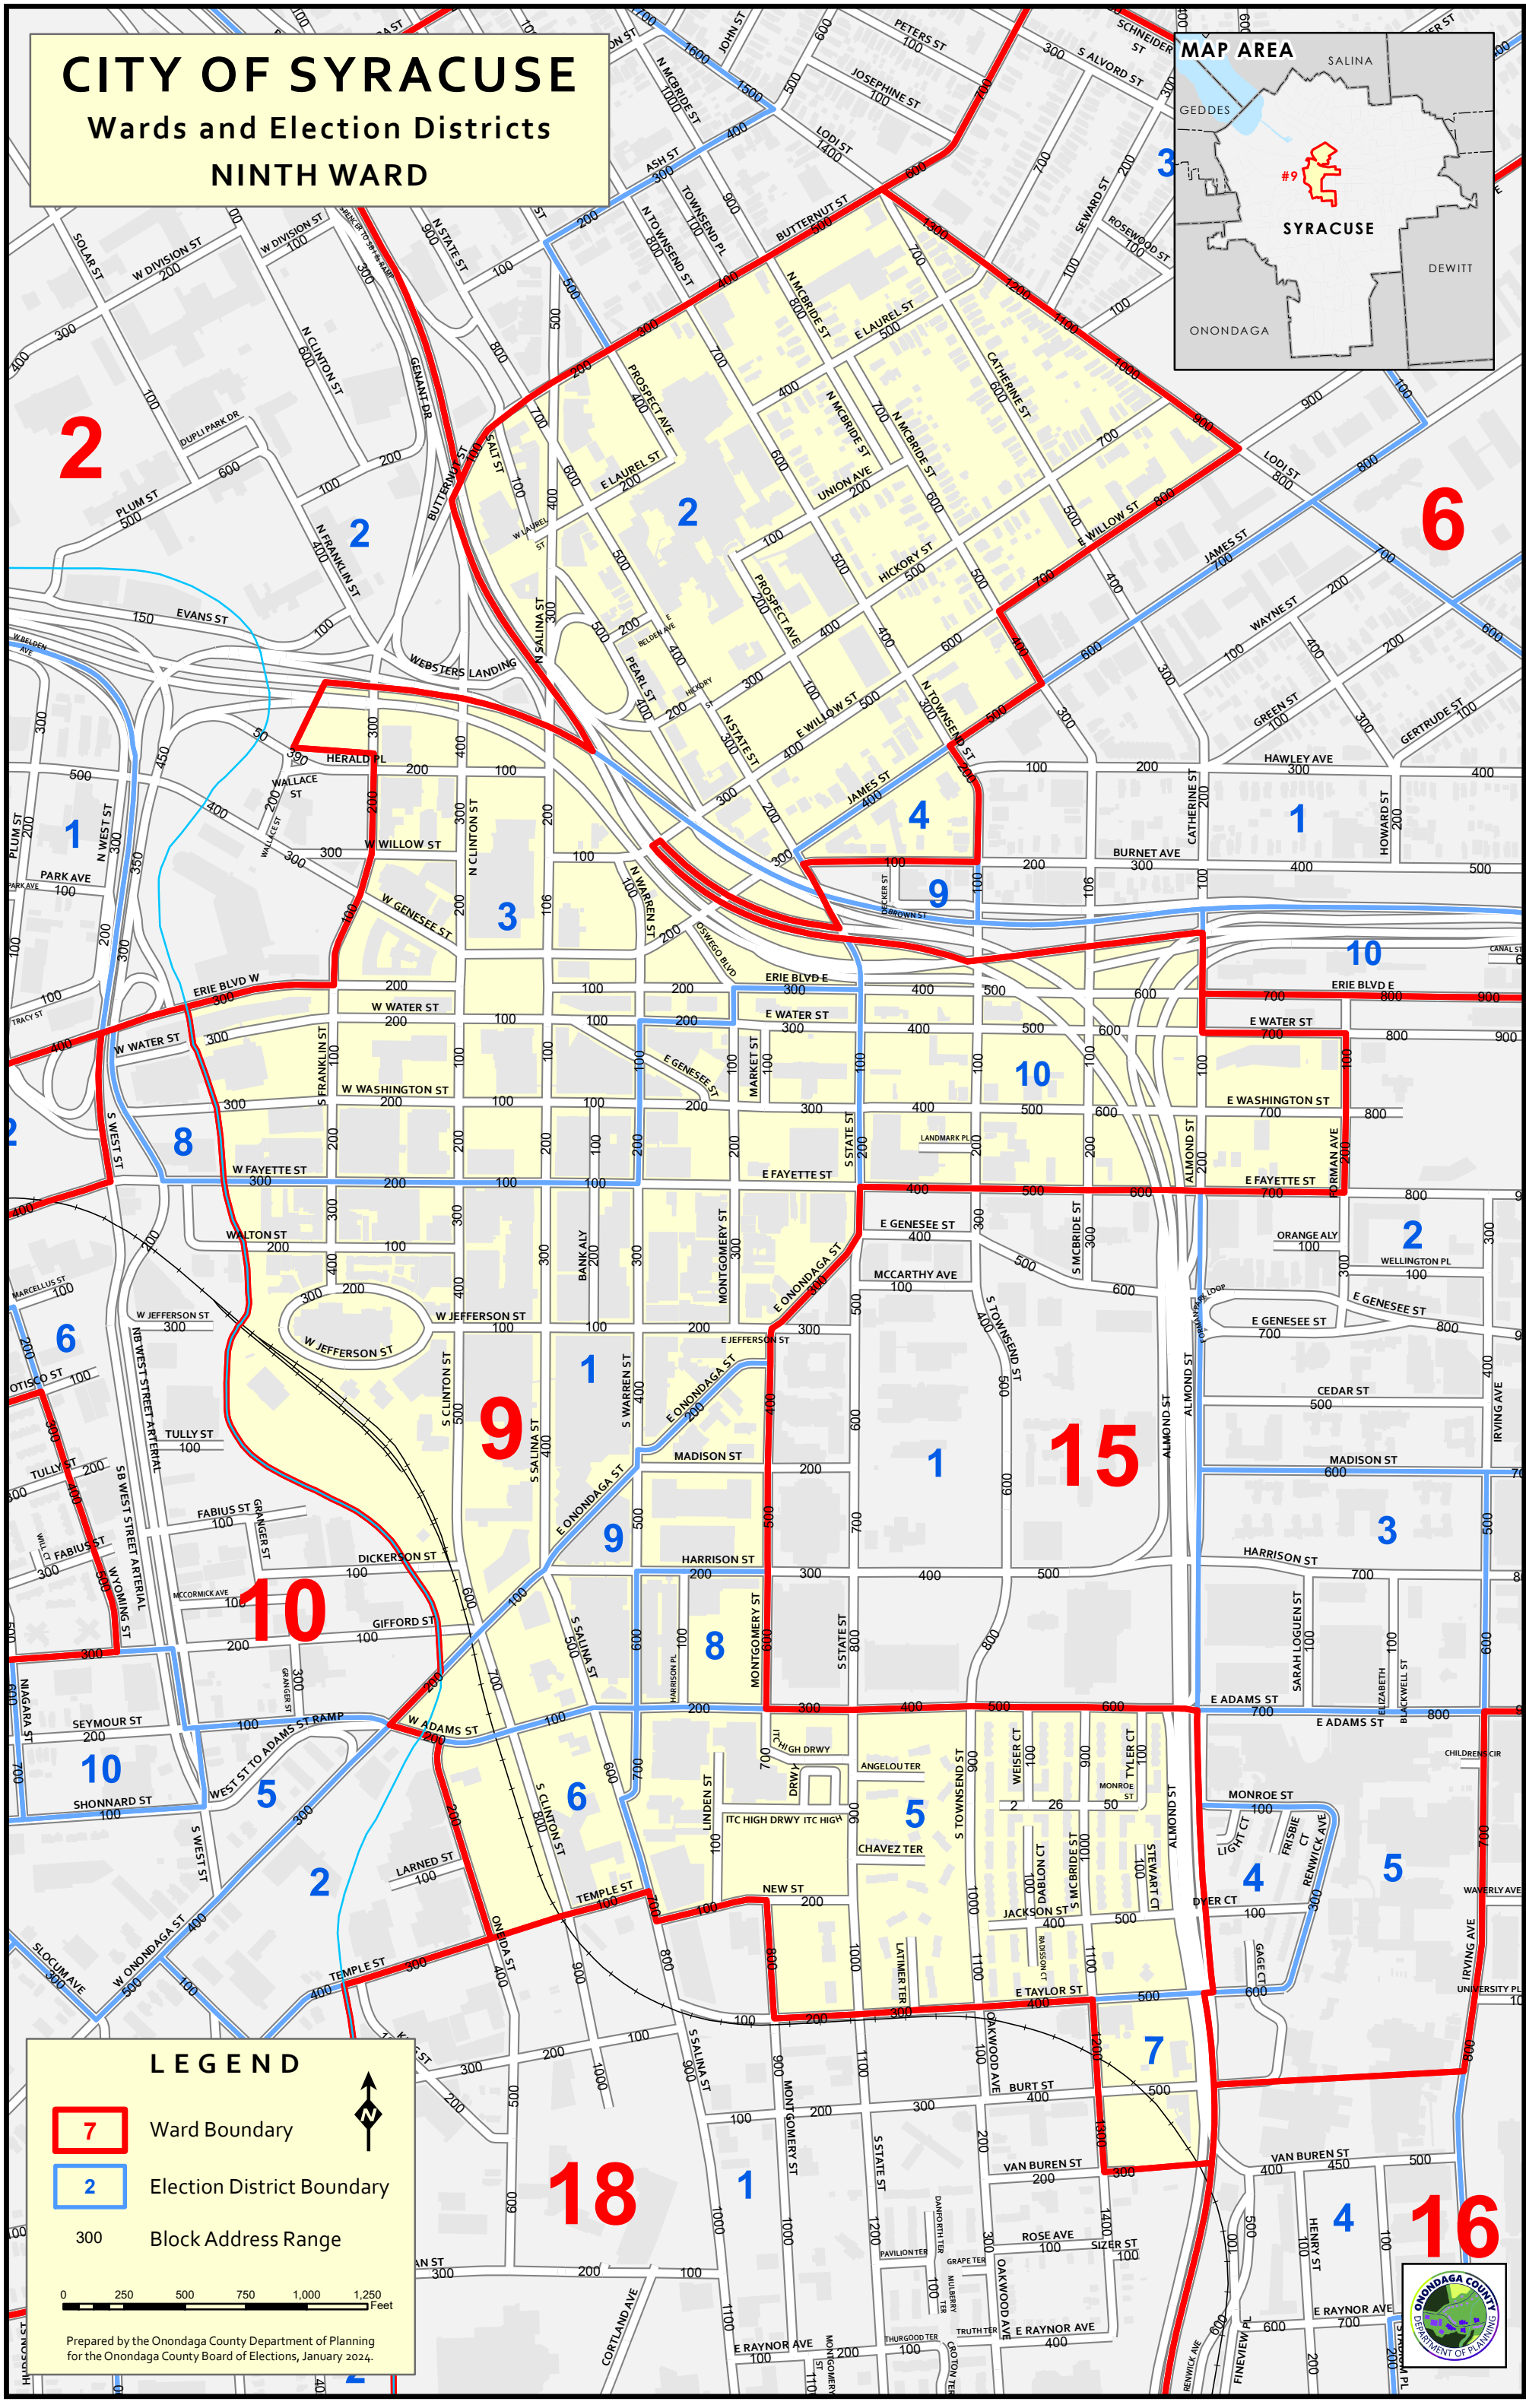

# CITY OF SYRACUSE

## Wards and Election Districts

### NINTH WARD

#### LEGEND

- 7 Ward Boundary
- 2 Election District Boundary
- 300 Block Address Range

Prepared by the Onondaga County Department of Planning for the Onondaga County Board of Elections, January 2024.