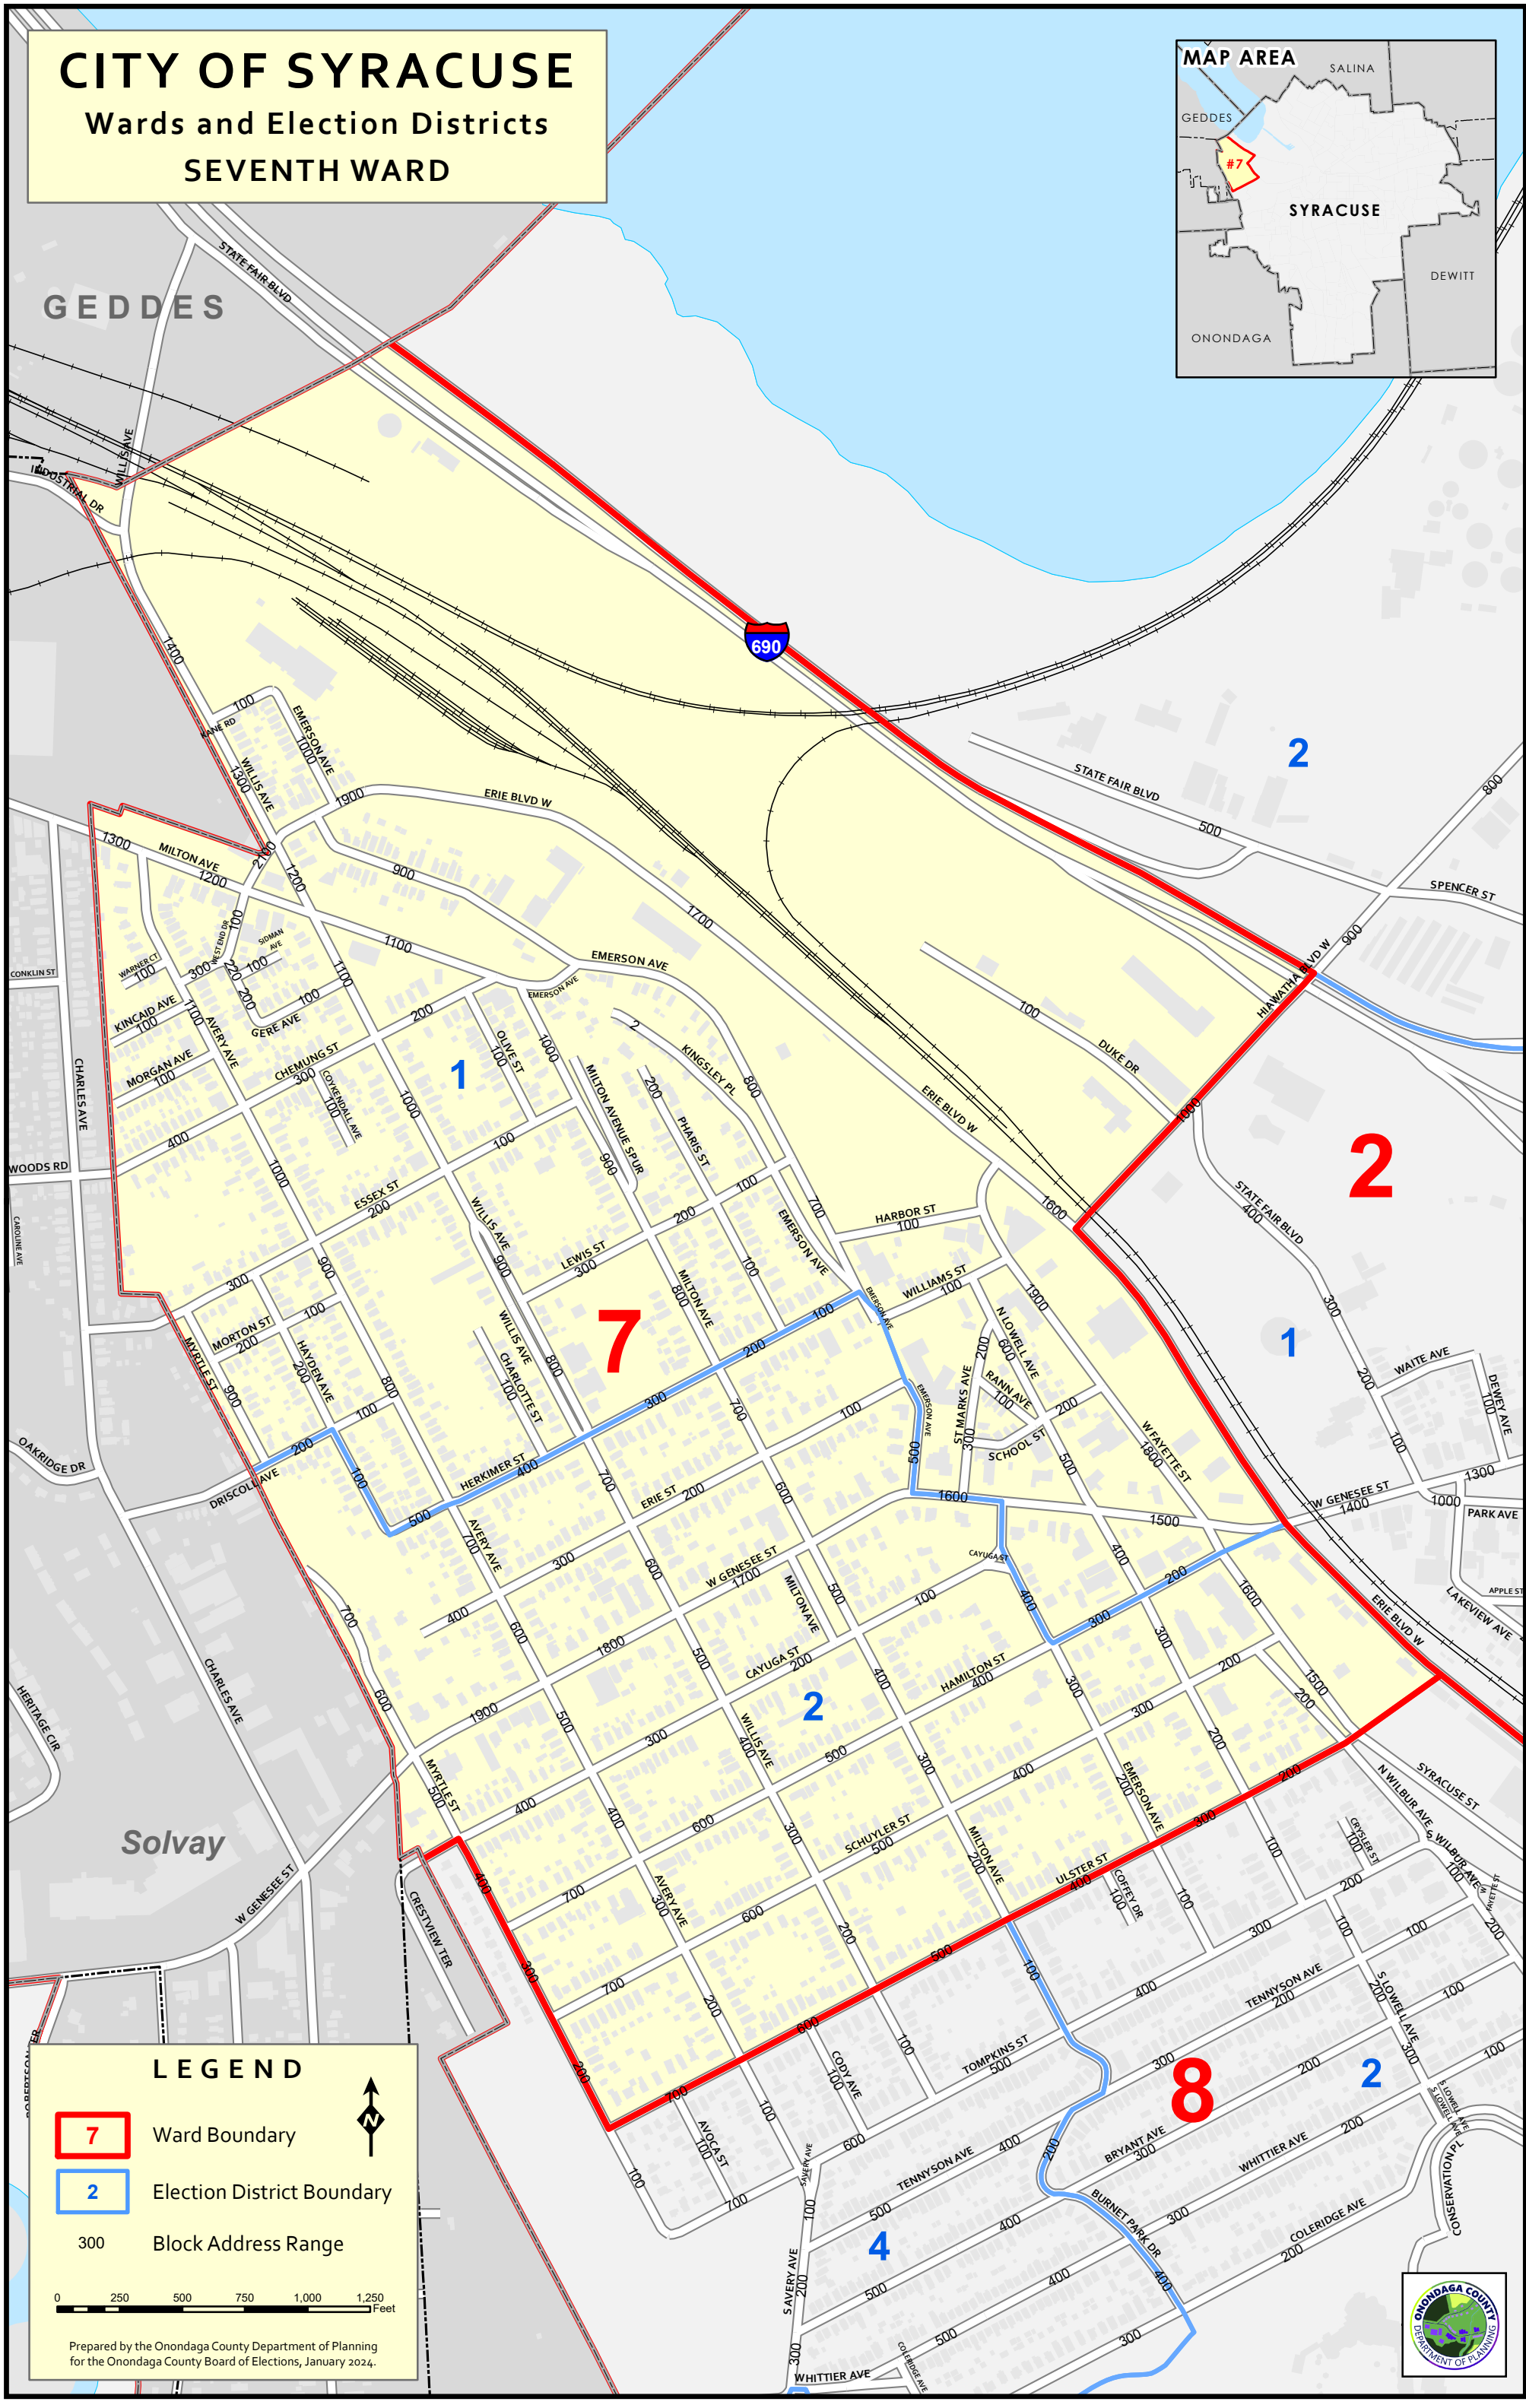

# CITY OF SYRACUSE

## Wards and Election Districts

### SEVENTH WARD

#### LEGEND

- 7 Ward Boundary
- 2 Election District Boundary
- 300 Block Address Range

Prepared by the Onondaga County Department of Planning for the Onondaga County Board of Elections, January 2024.