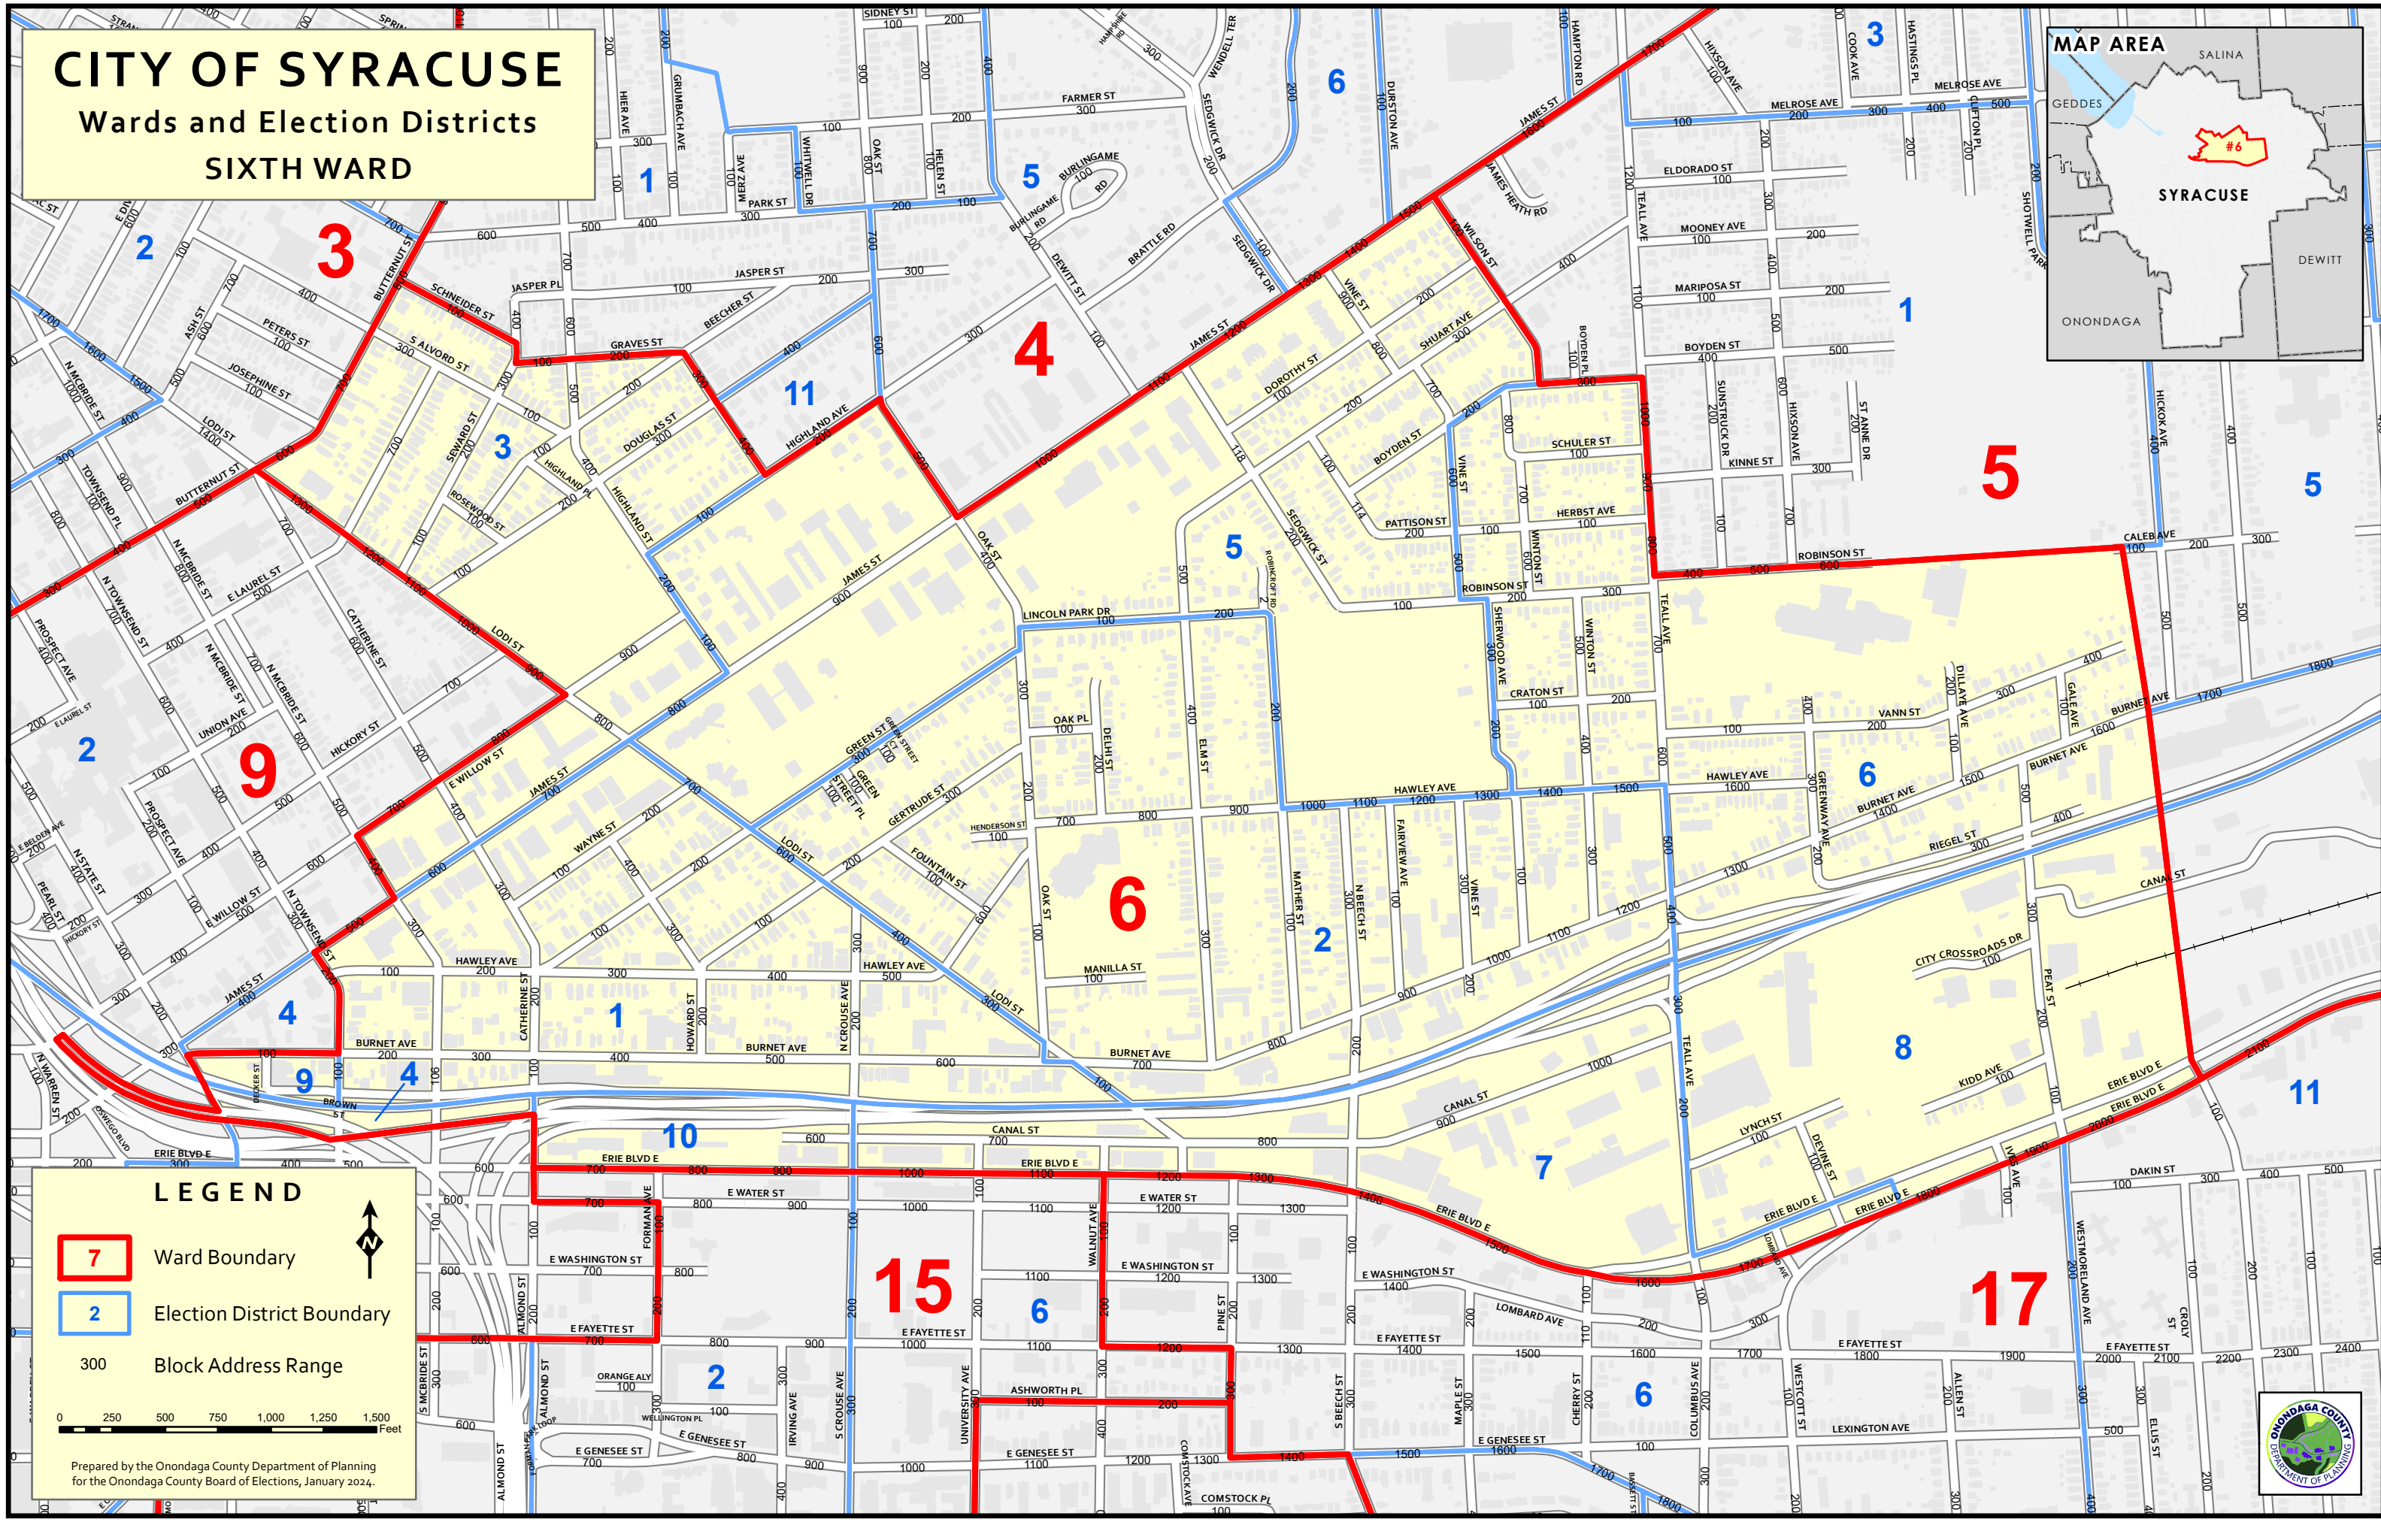

# CITY OF SYRACUSE

## Wards and Election Districts

### SIXTH WARD

#### LEGEND

- 7 Ward Boundary
- 2 Election District Boundary
- 300 Block Address Range

Prepared by the Onondaga County Department of Planning for the Onondaga County Board of Elections, January 2024.