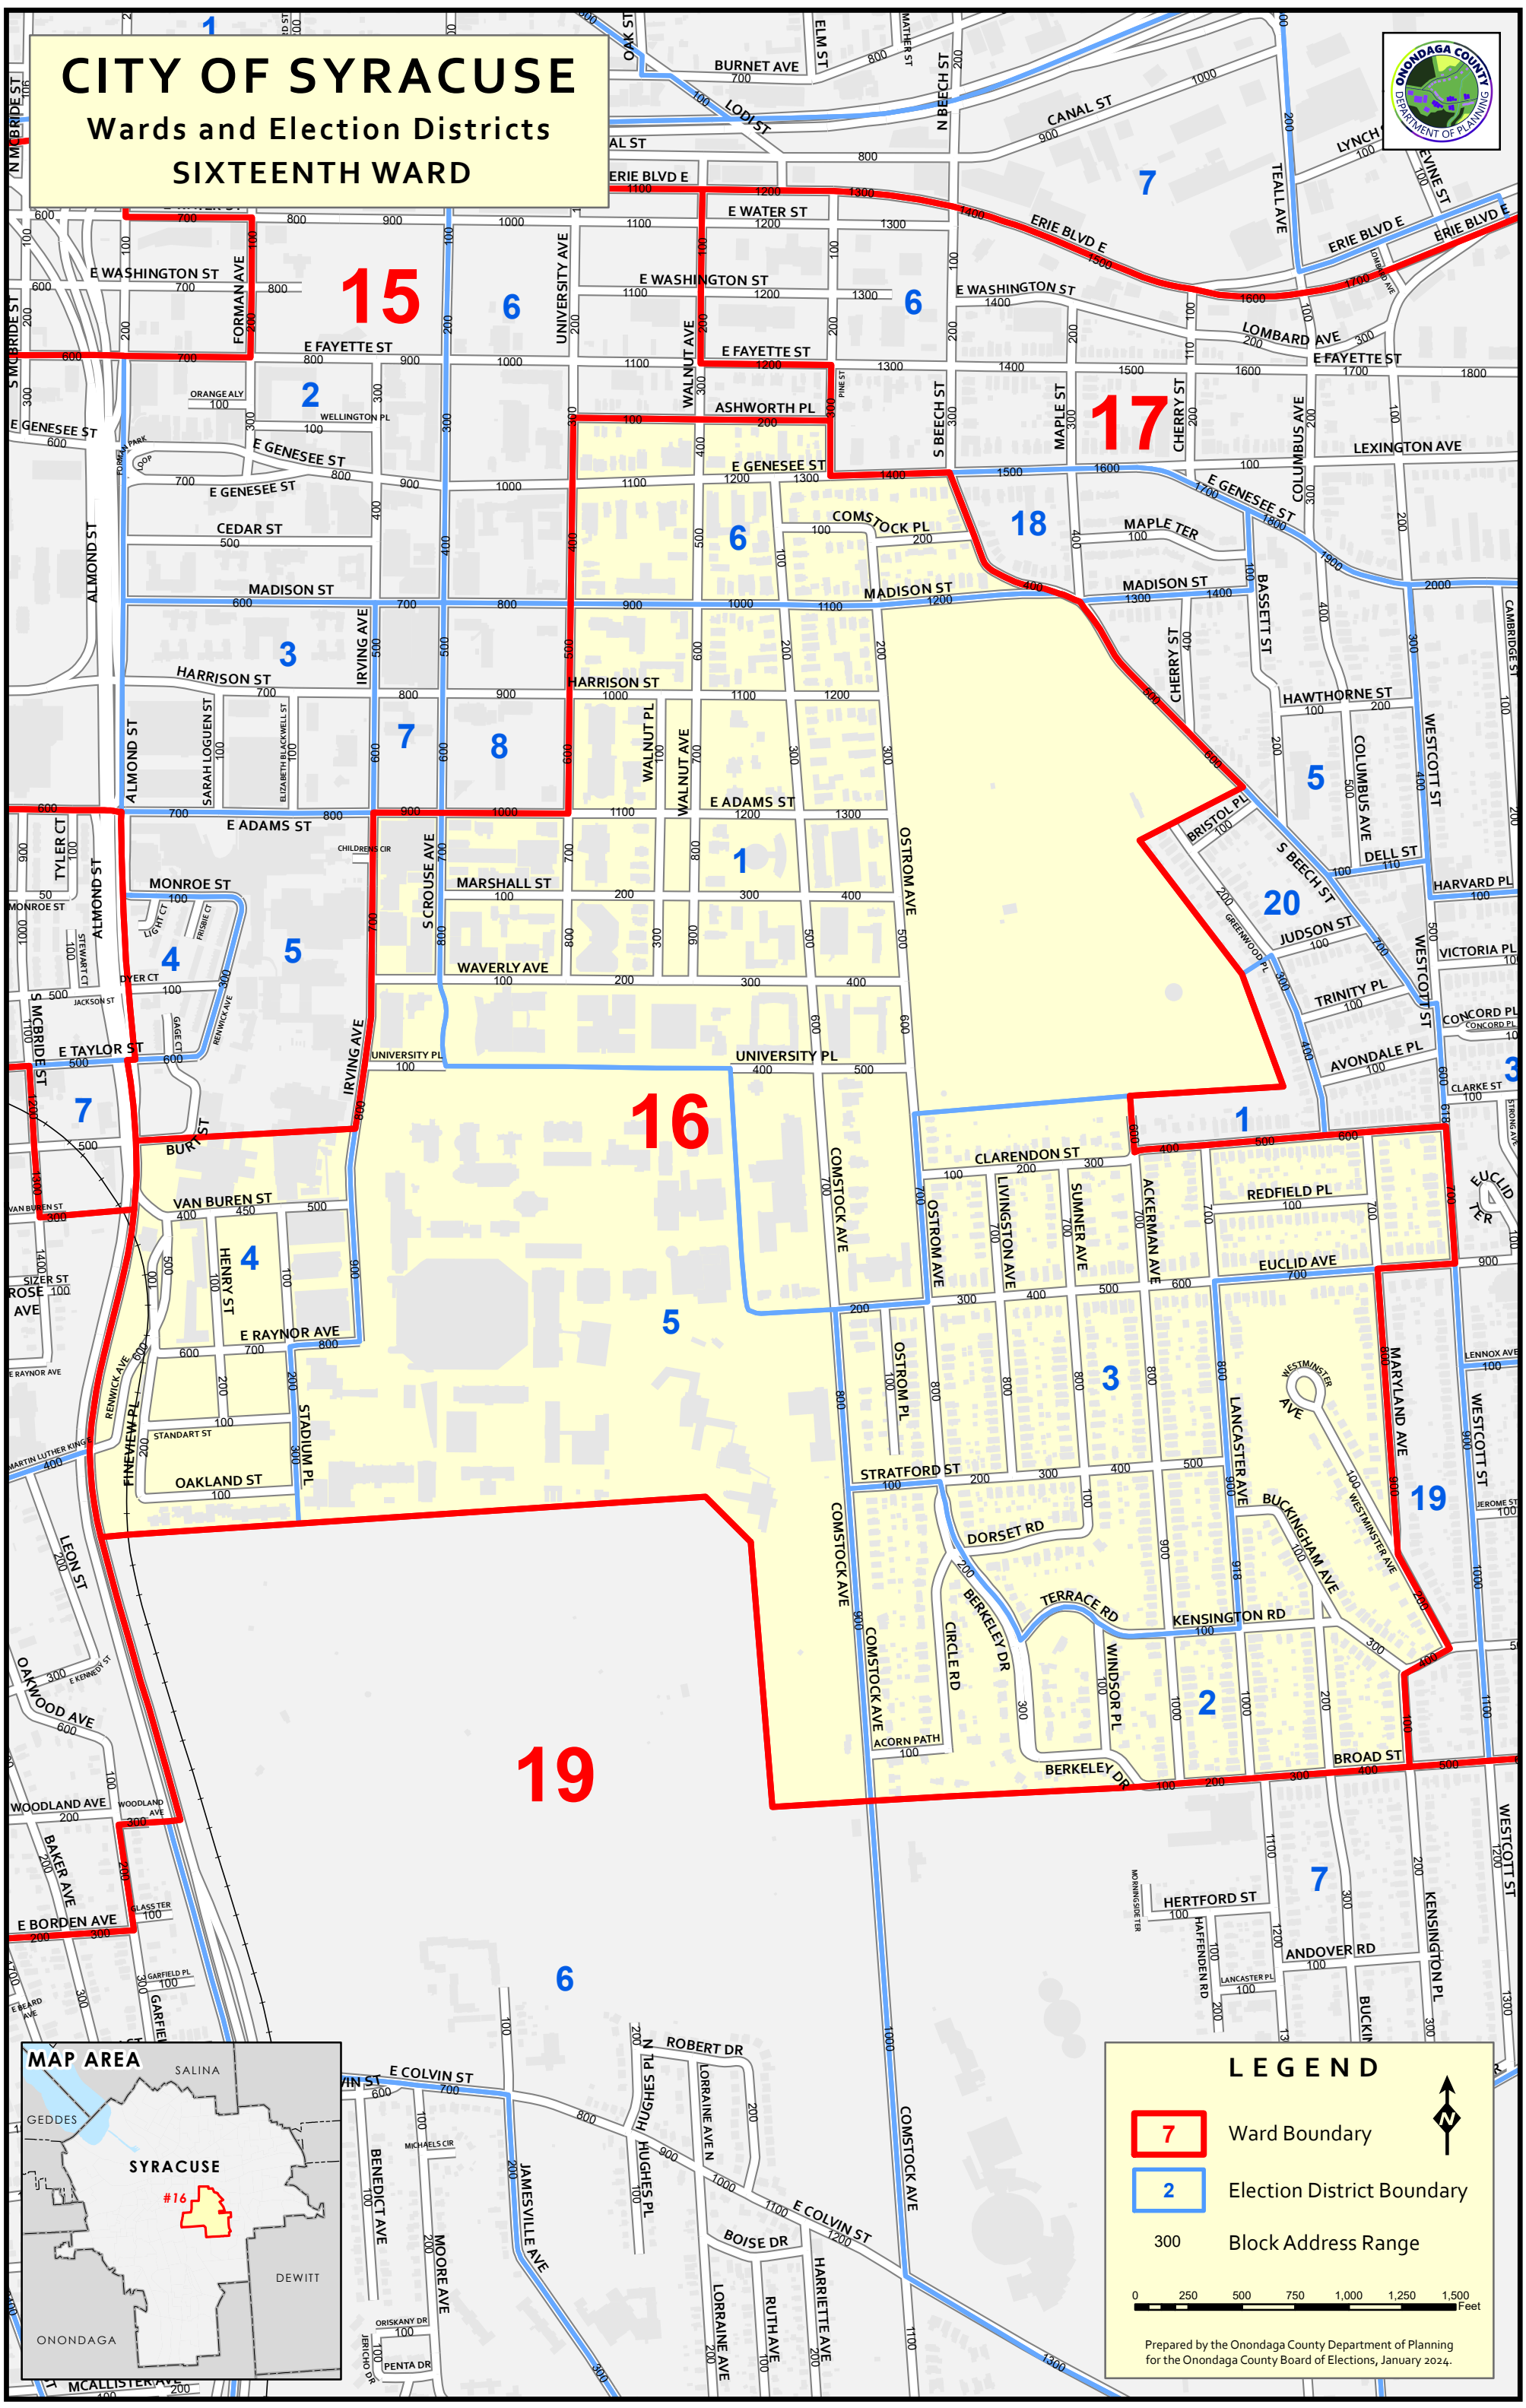

CITY OF SYRACUSE

Wards and Election Districts

SIXTEENTH WARD

LEGEND

- 7 Ward Boundary
- 2 Election District Boundary
- 300 Block Address Range

0 250 500 750 1,000 1,250 1,500 Feet

Prepared by the Onondaga County Department of Planning for the Onondaga County Board of Elections, January 2024.