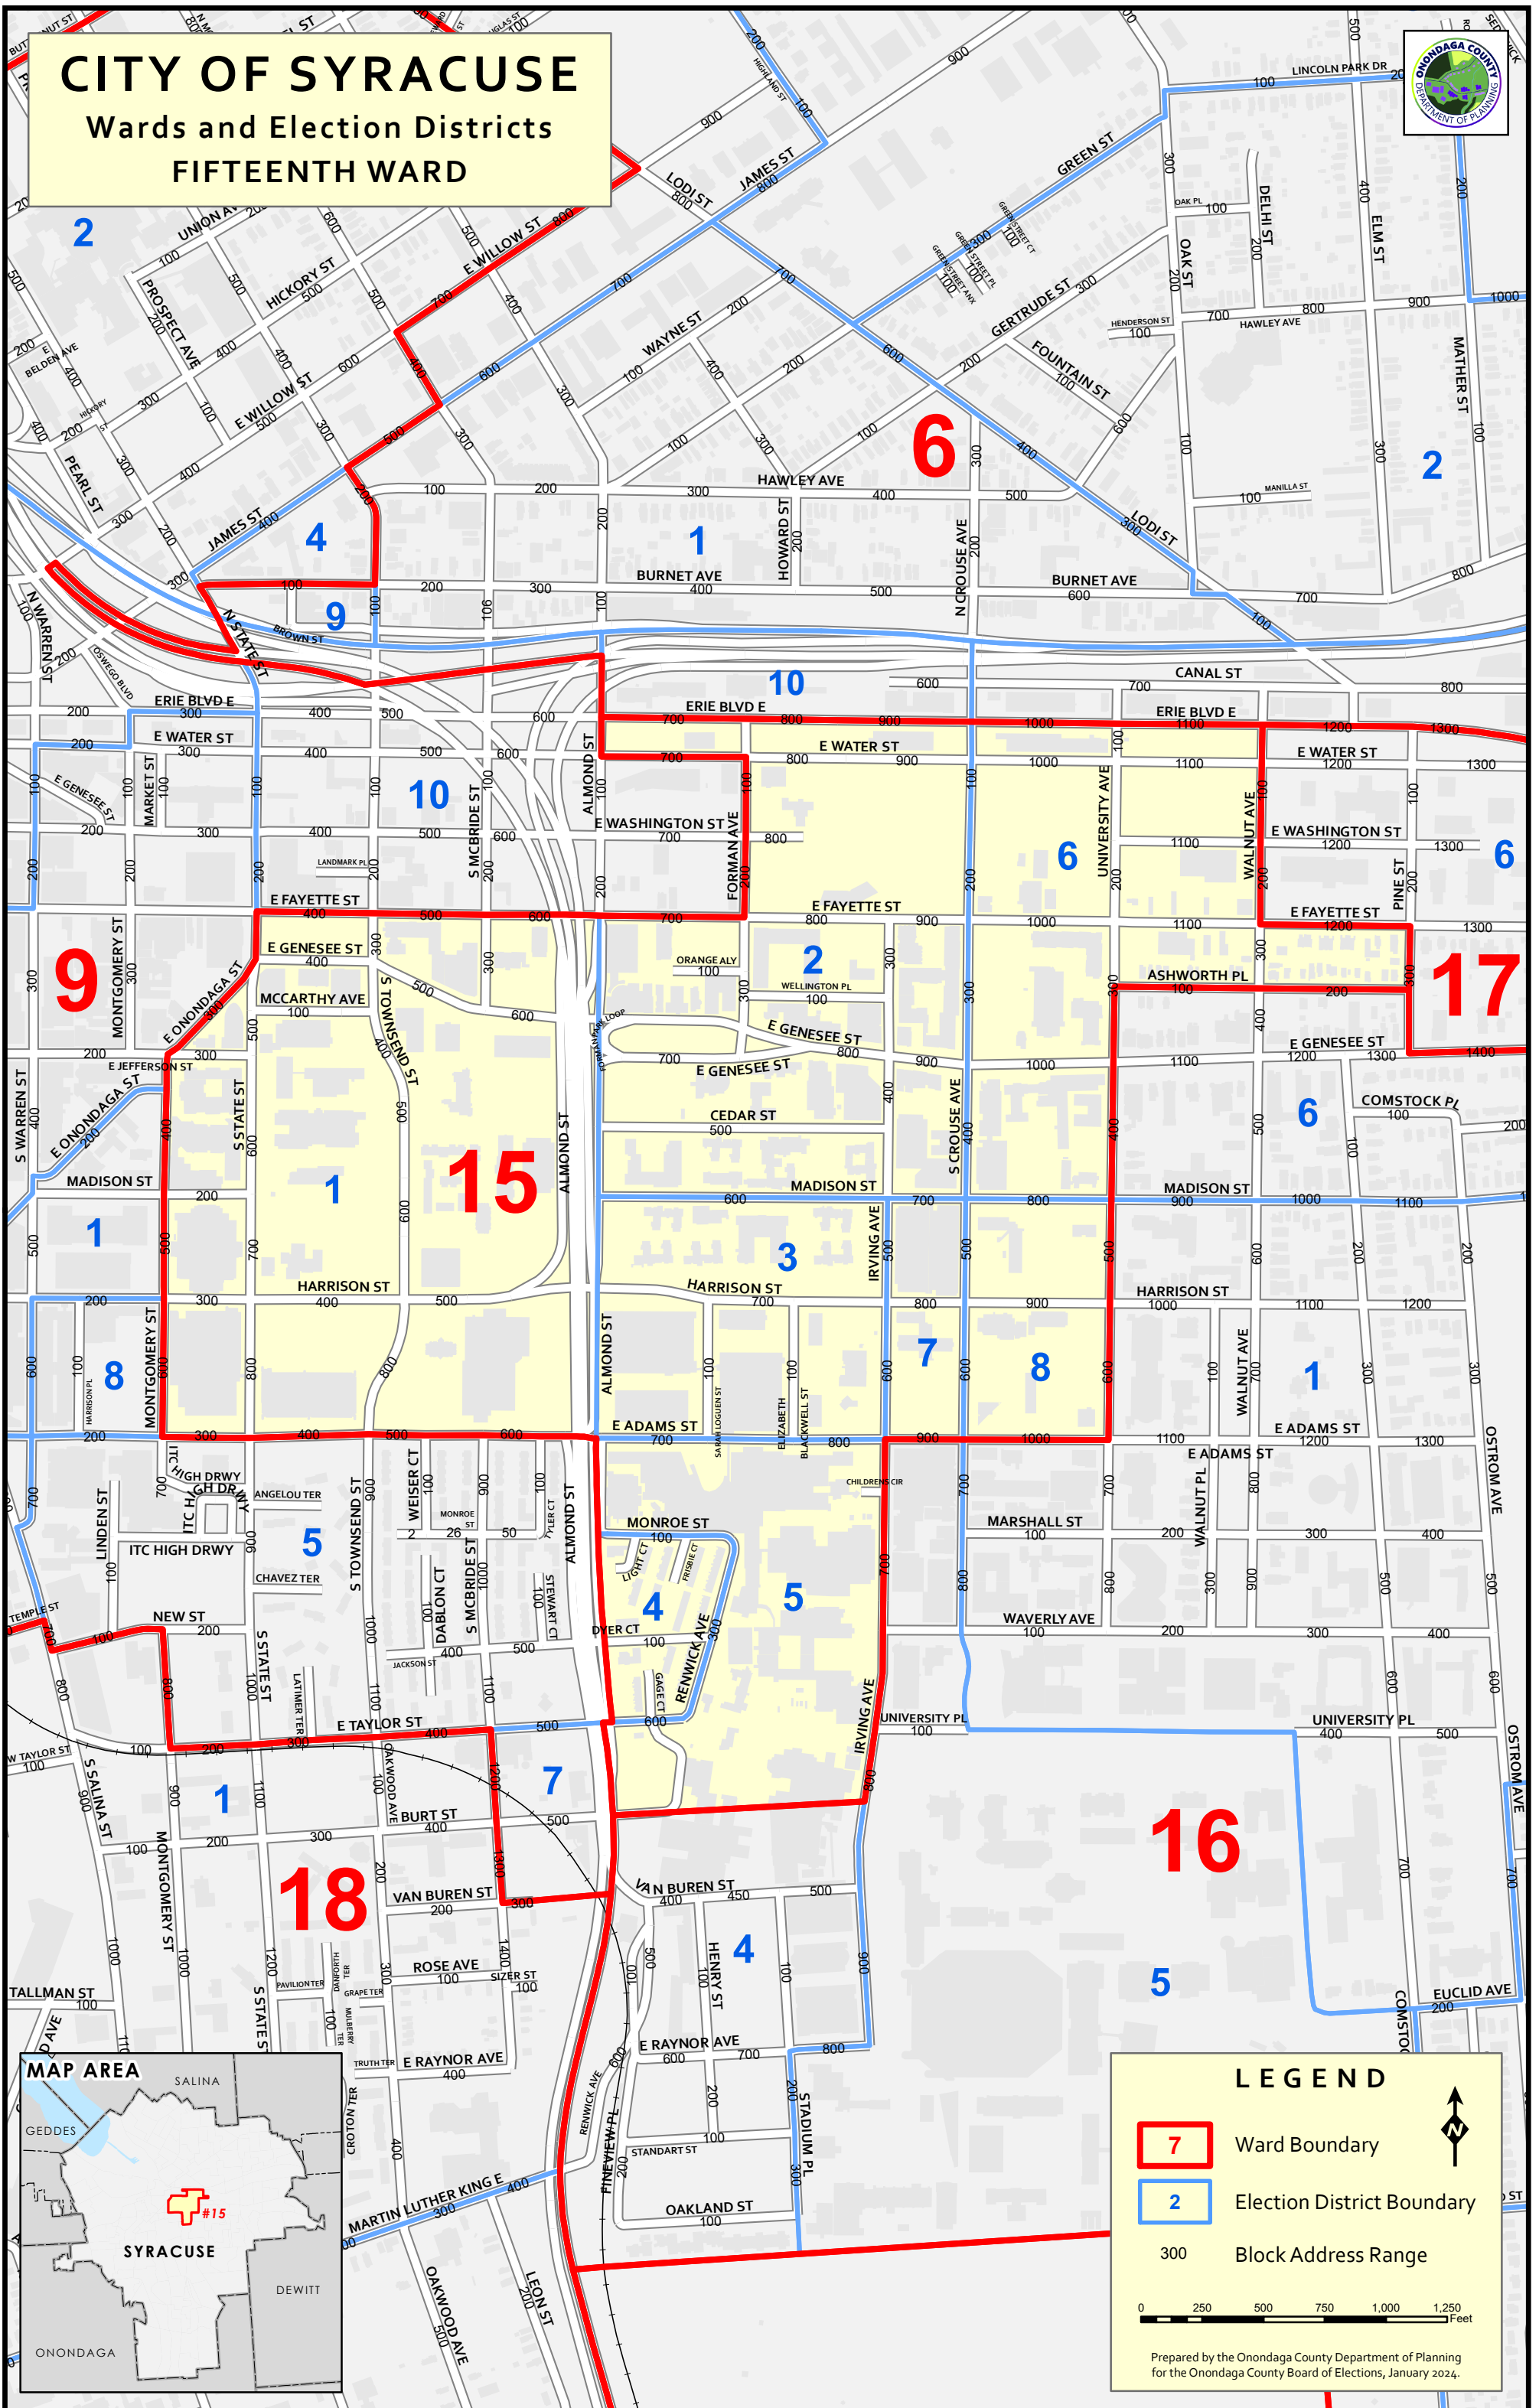

CITY OF SYRACUSE

Wards and Election Districts

FIFTEENTH WARD

LEGEND

- Ward Boundary
- Election District Boundary
- 300 Block Address Range

Prepared by the Onondaga County Department of Planning for the Onondaga County Board of Elections, January 2024.