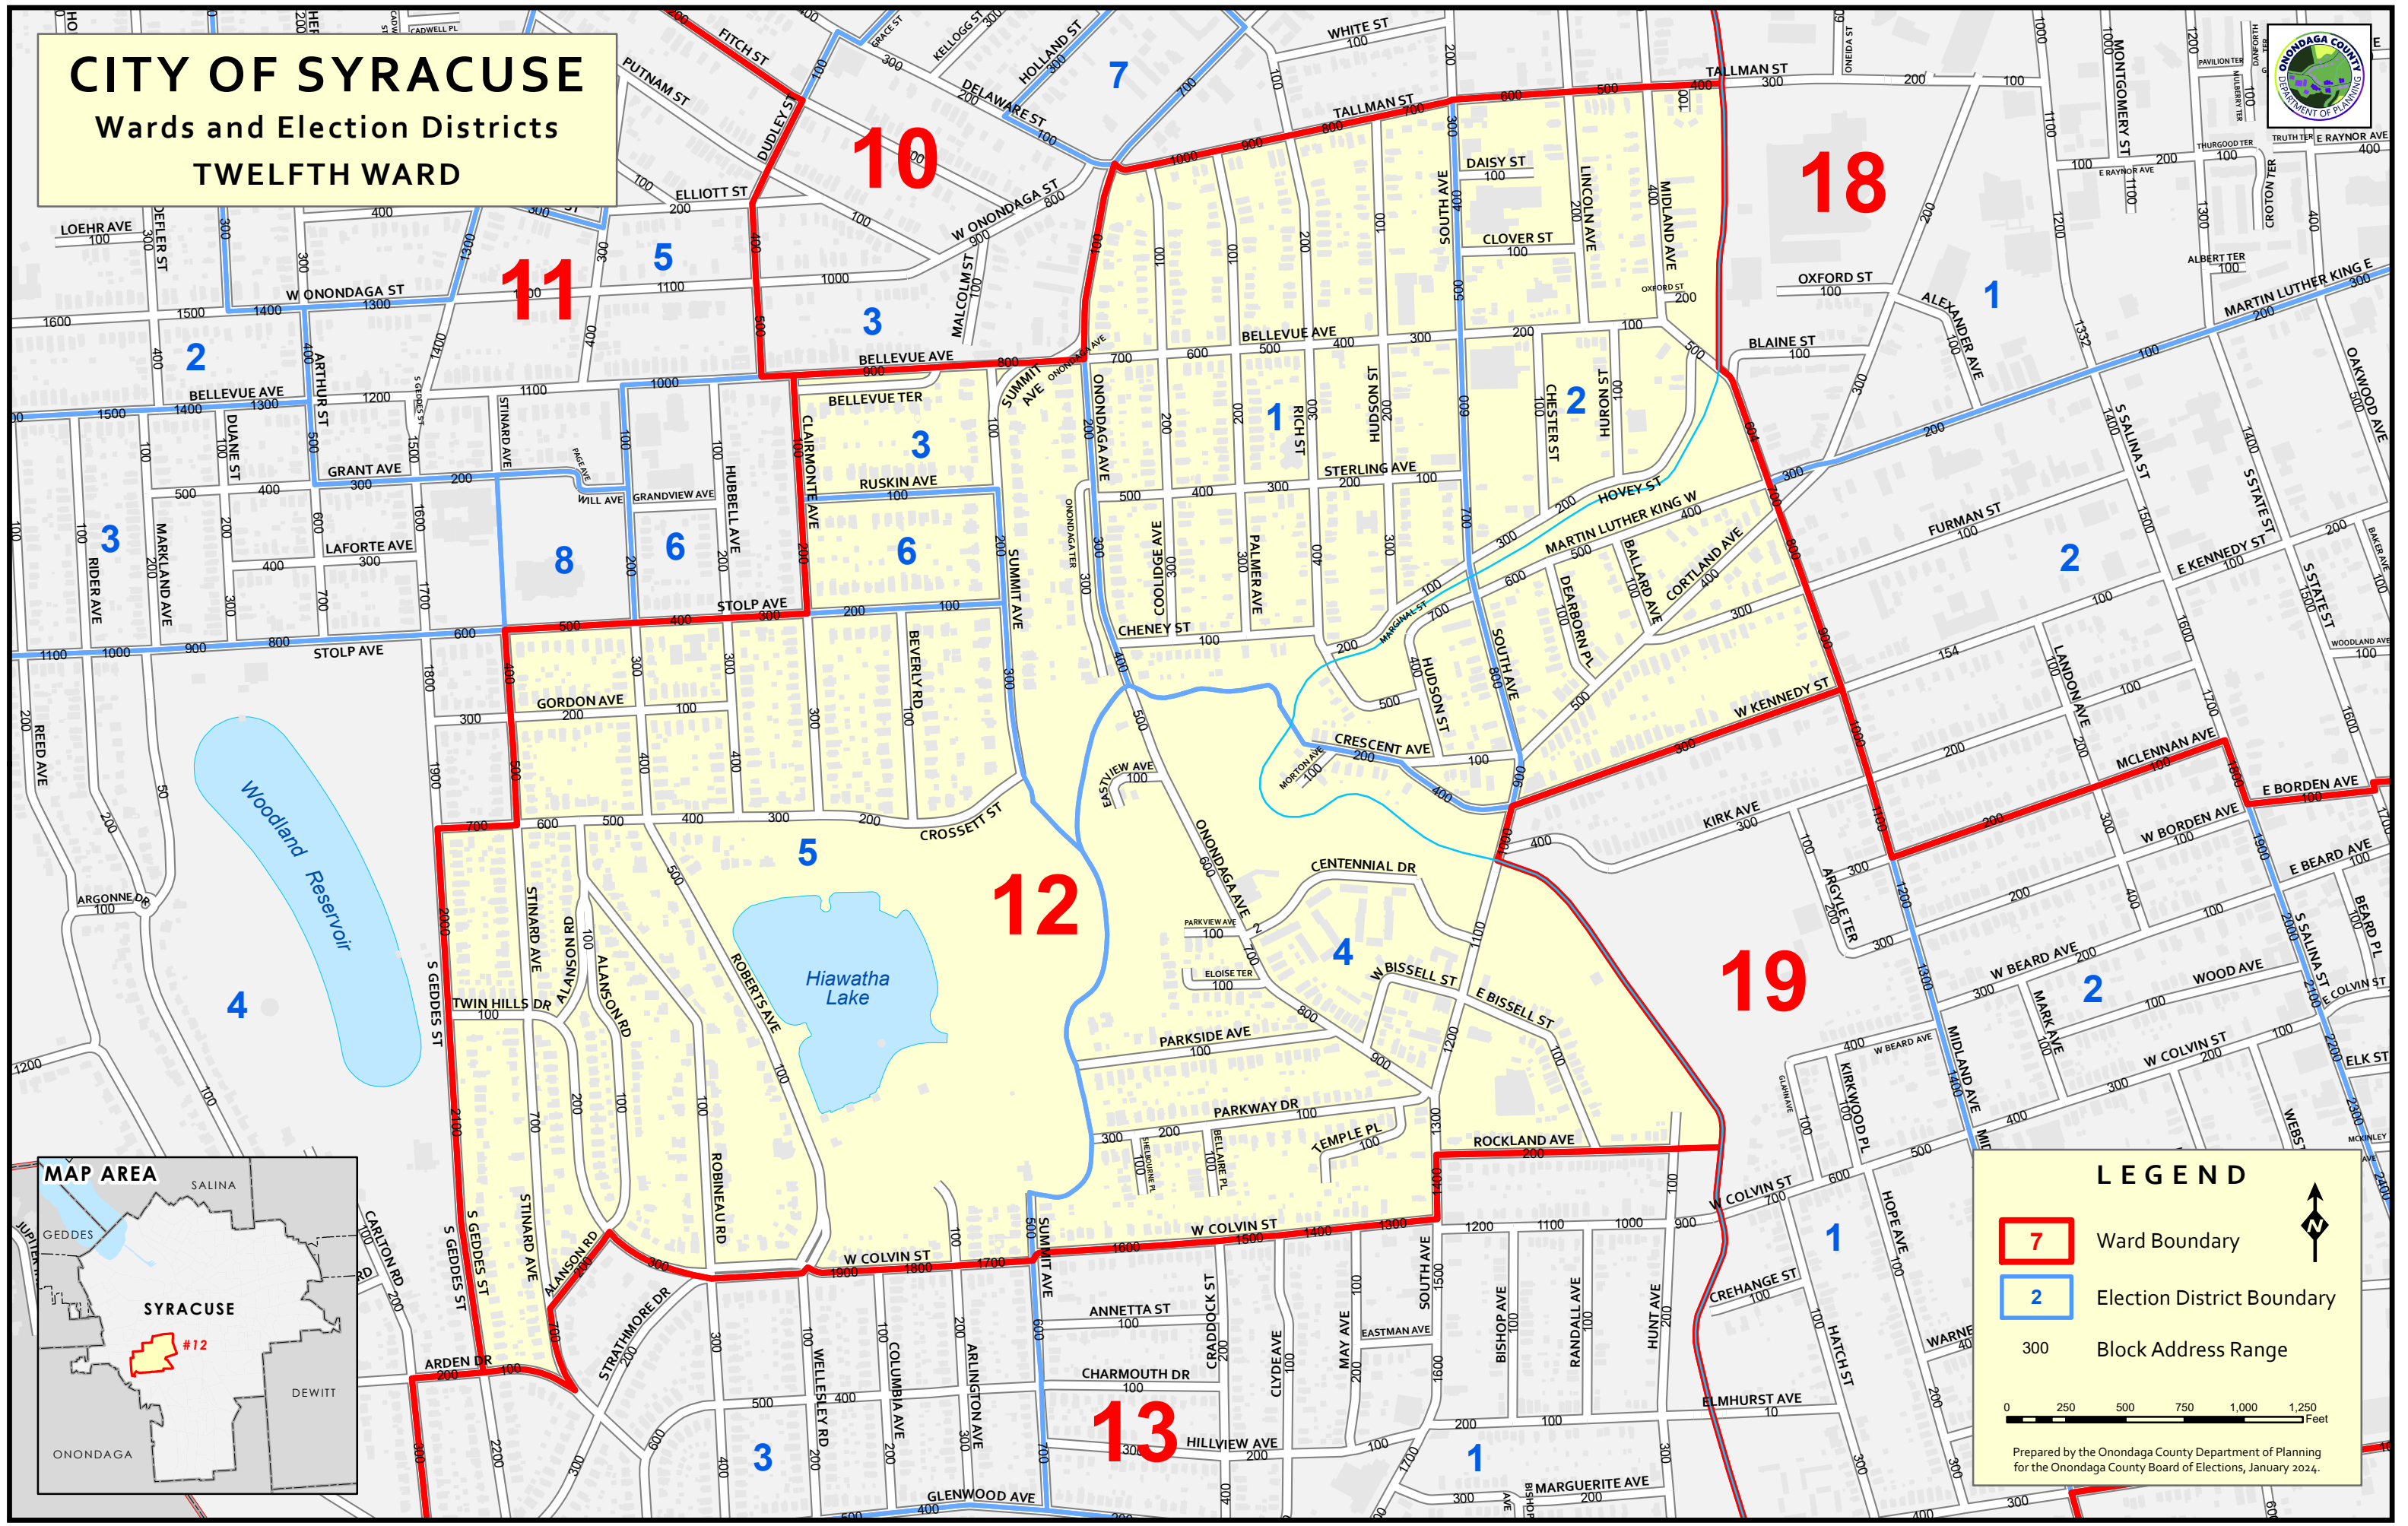

CITY OF SYRACUSE

Wards and Election Districts

TWELFTH WARD

LEGEND

- 7 Ward Boundary
- 2 Election District Boundary
- 300 Block Address Range

Prepared by the Onondaga County Department of Planning for the Onondaga County Board of Elections, January 2024.