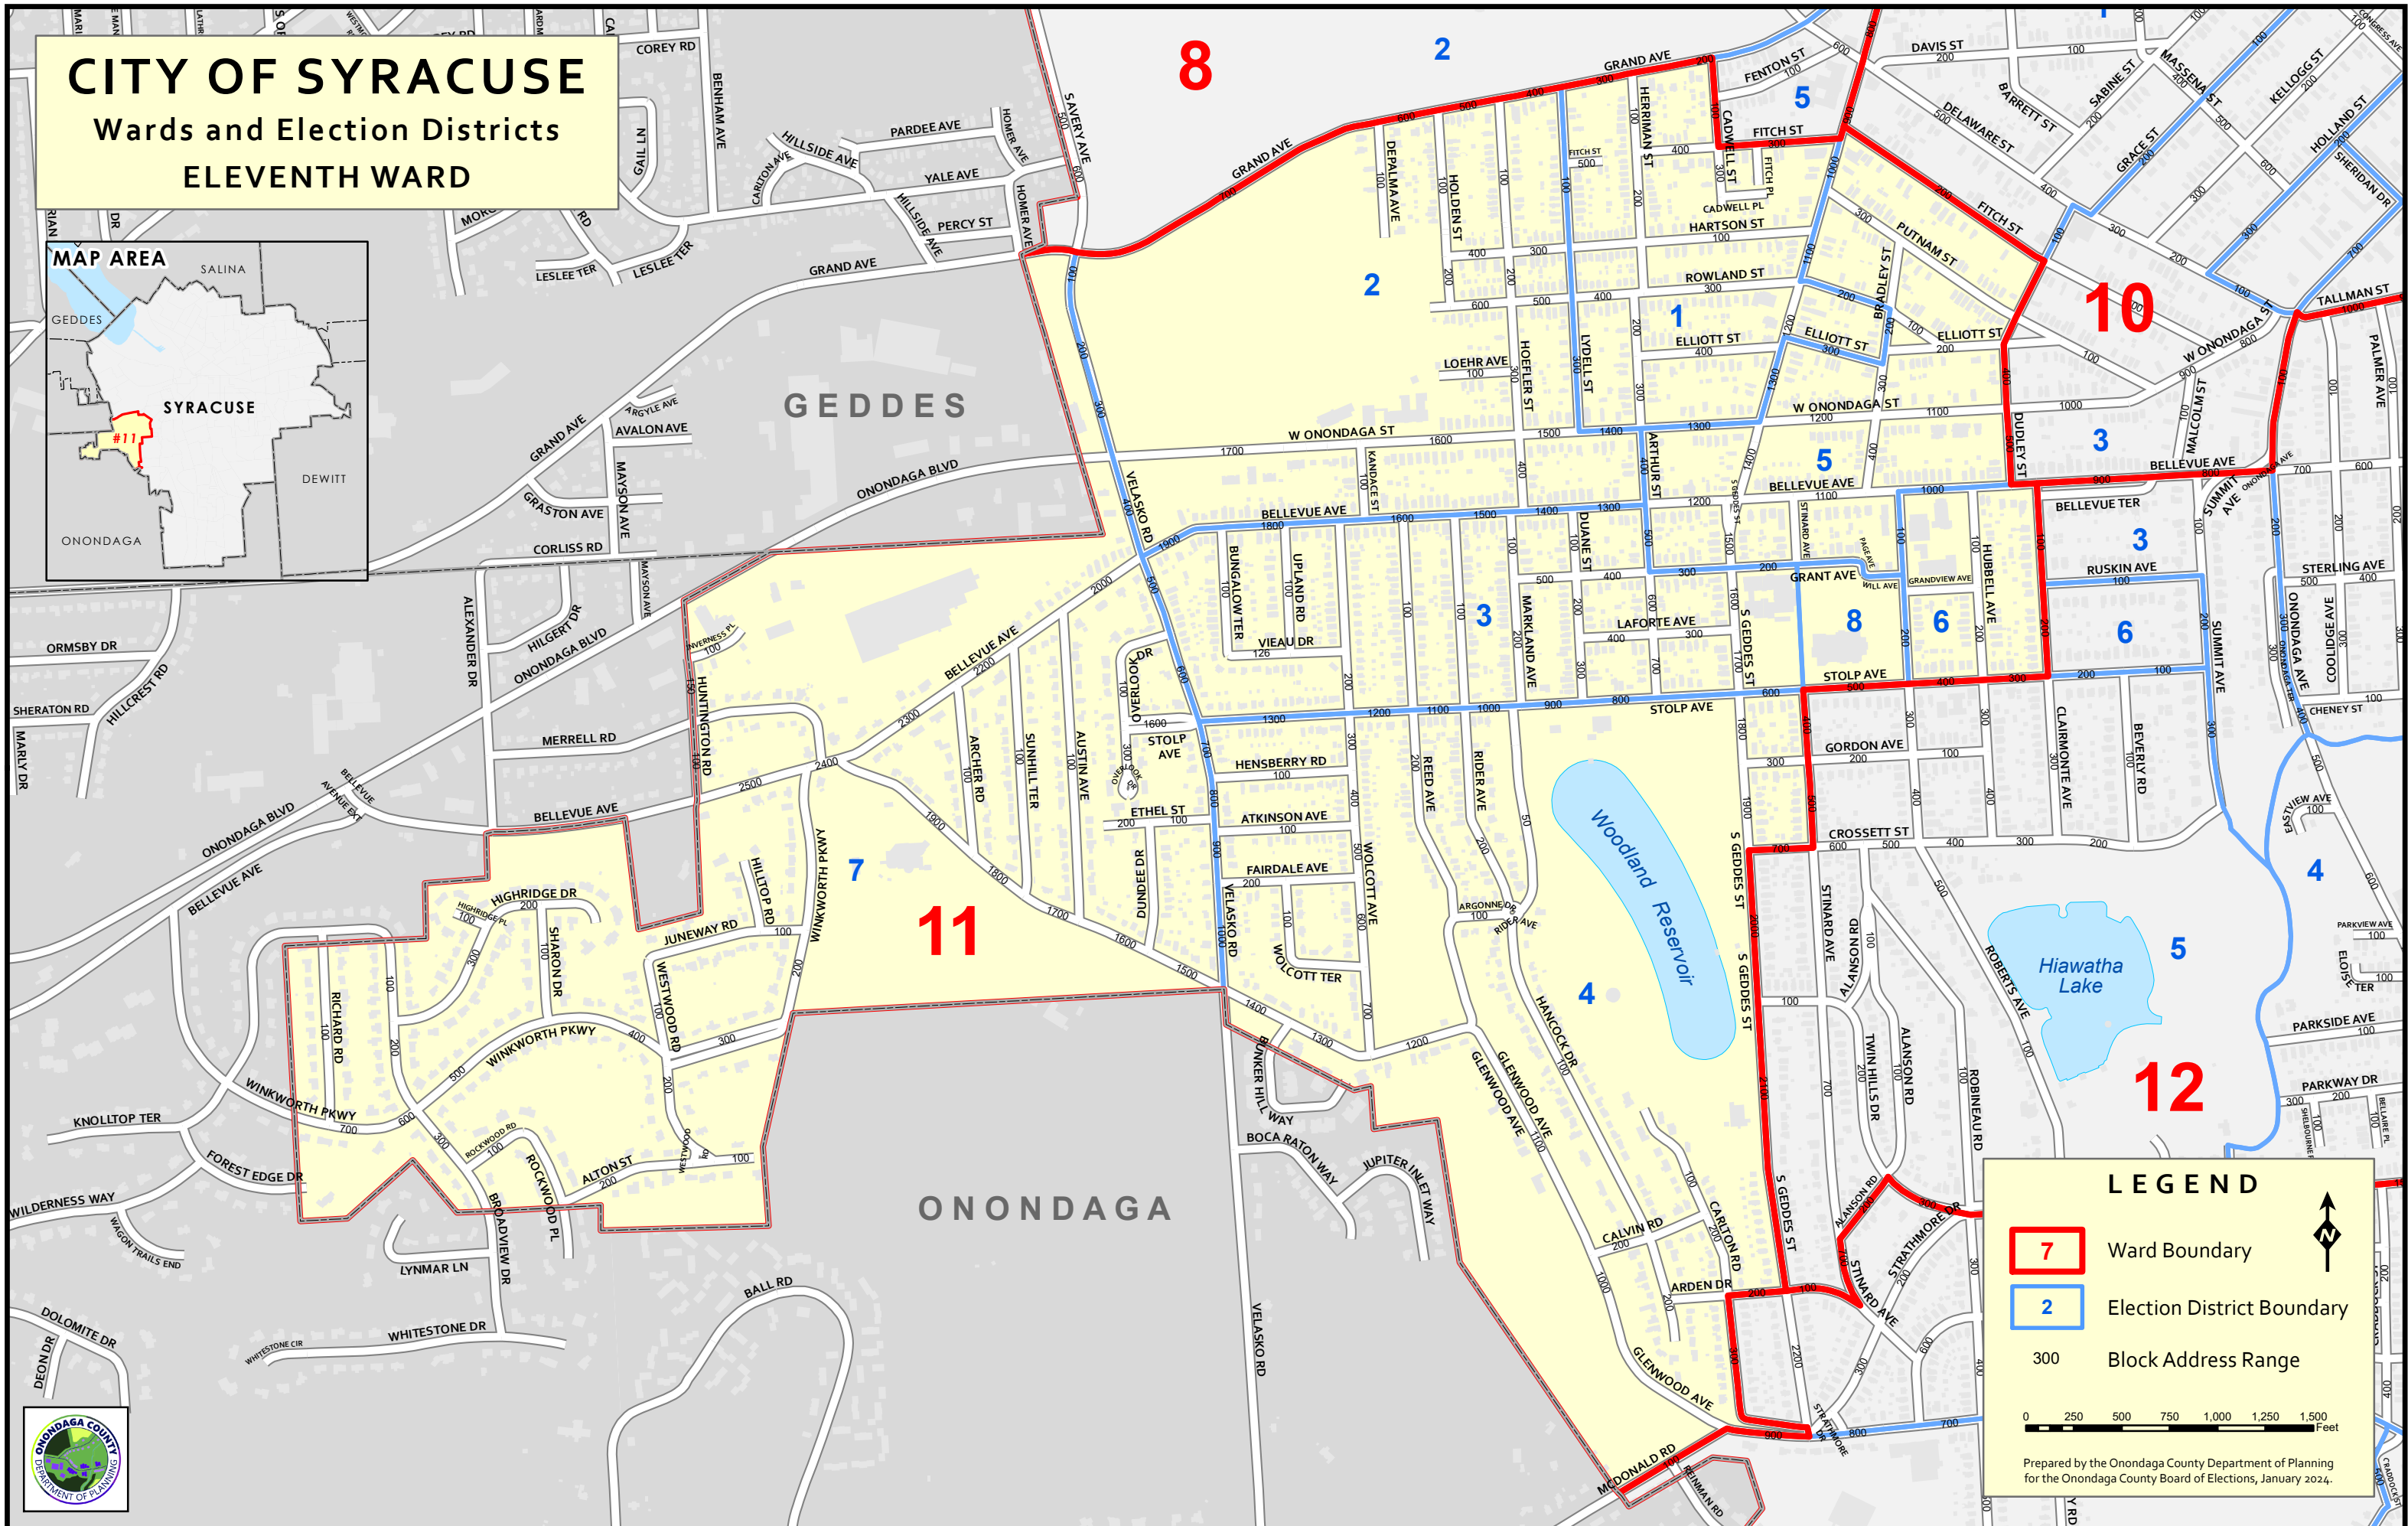

CITY OF SYRACUSE

Wards and Election Districts

ELEVENTH WARD

LEGEND

- 7 Ward Boundary
- 2 Election District Boundary
- 300 Block Address Range

0 250 500 750 1,000 1,250 1,500 Feet

Prepared by the Onondaga County Department of Planning for the Onondaga County Board of Elections, January 2024.