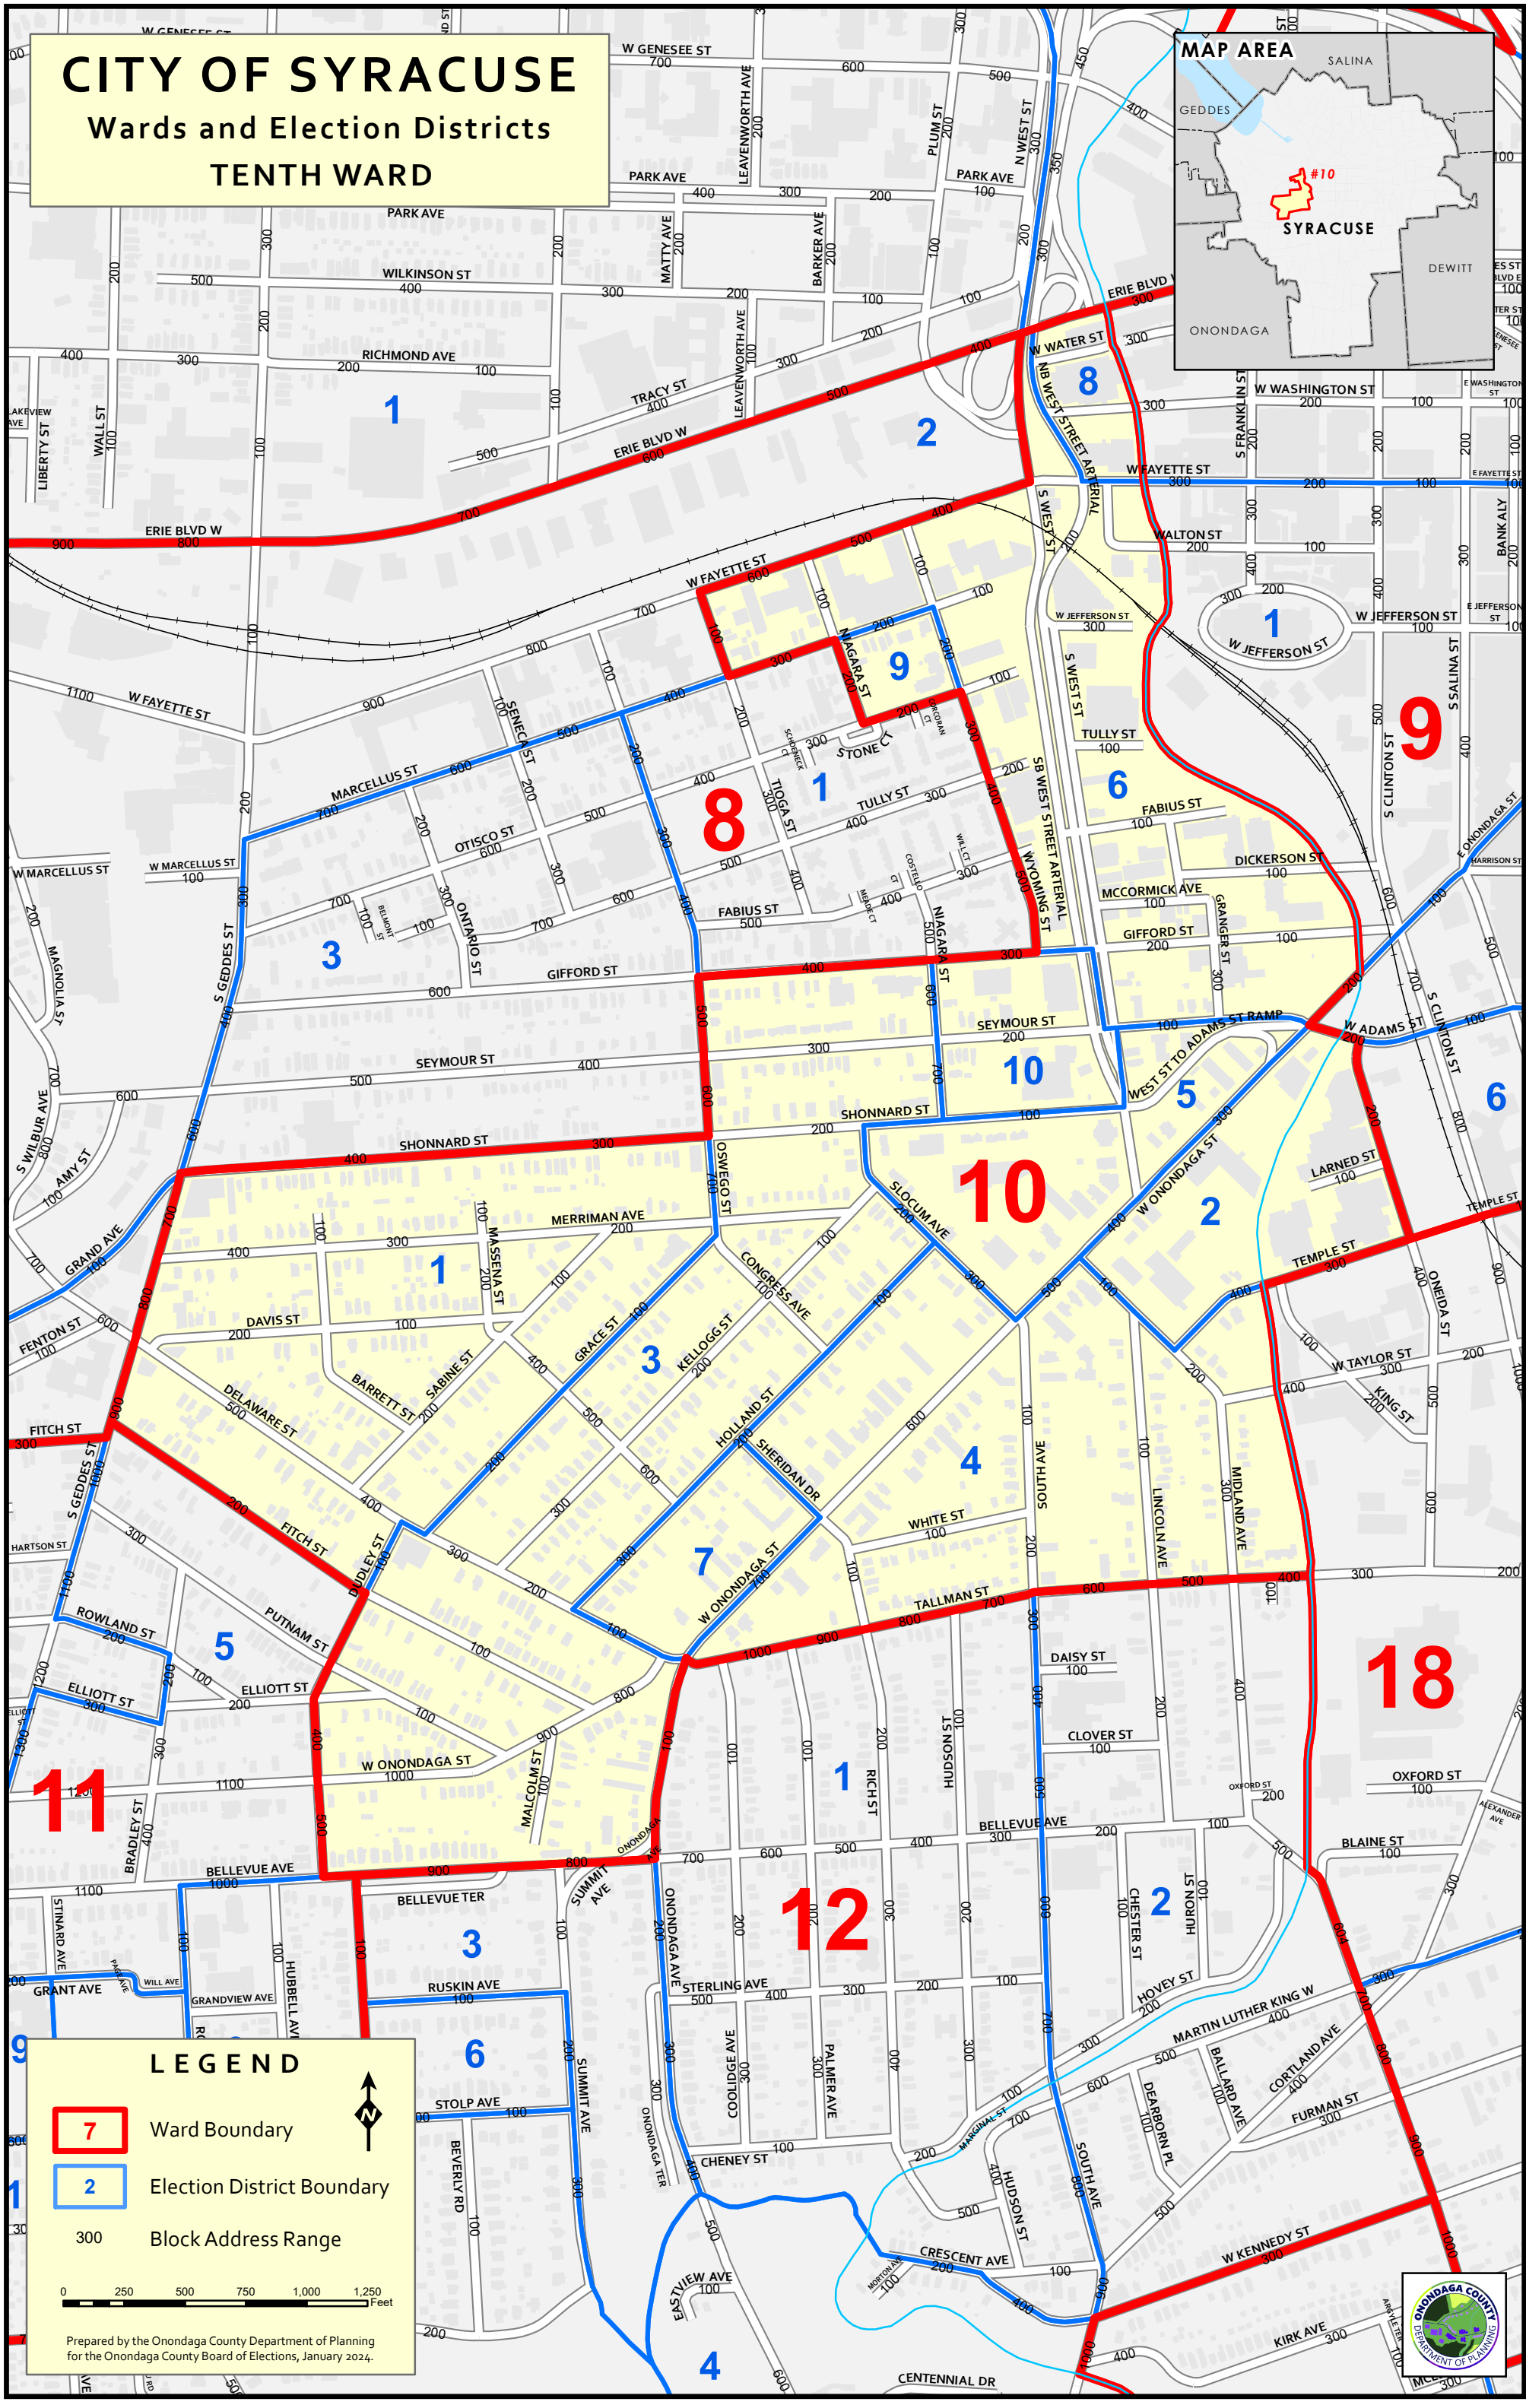

CITY OF SYRACUSE

Wards and Election Districts

TENTH WARD

LEGEND

- 7 Ward Boundary
- 2 Election District Boundary
- 300 Block Address Range

Prepared by the Onondaga County Department of Planning for the Onondaga County Board of Elections, January 2024.