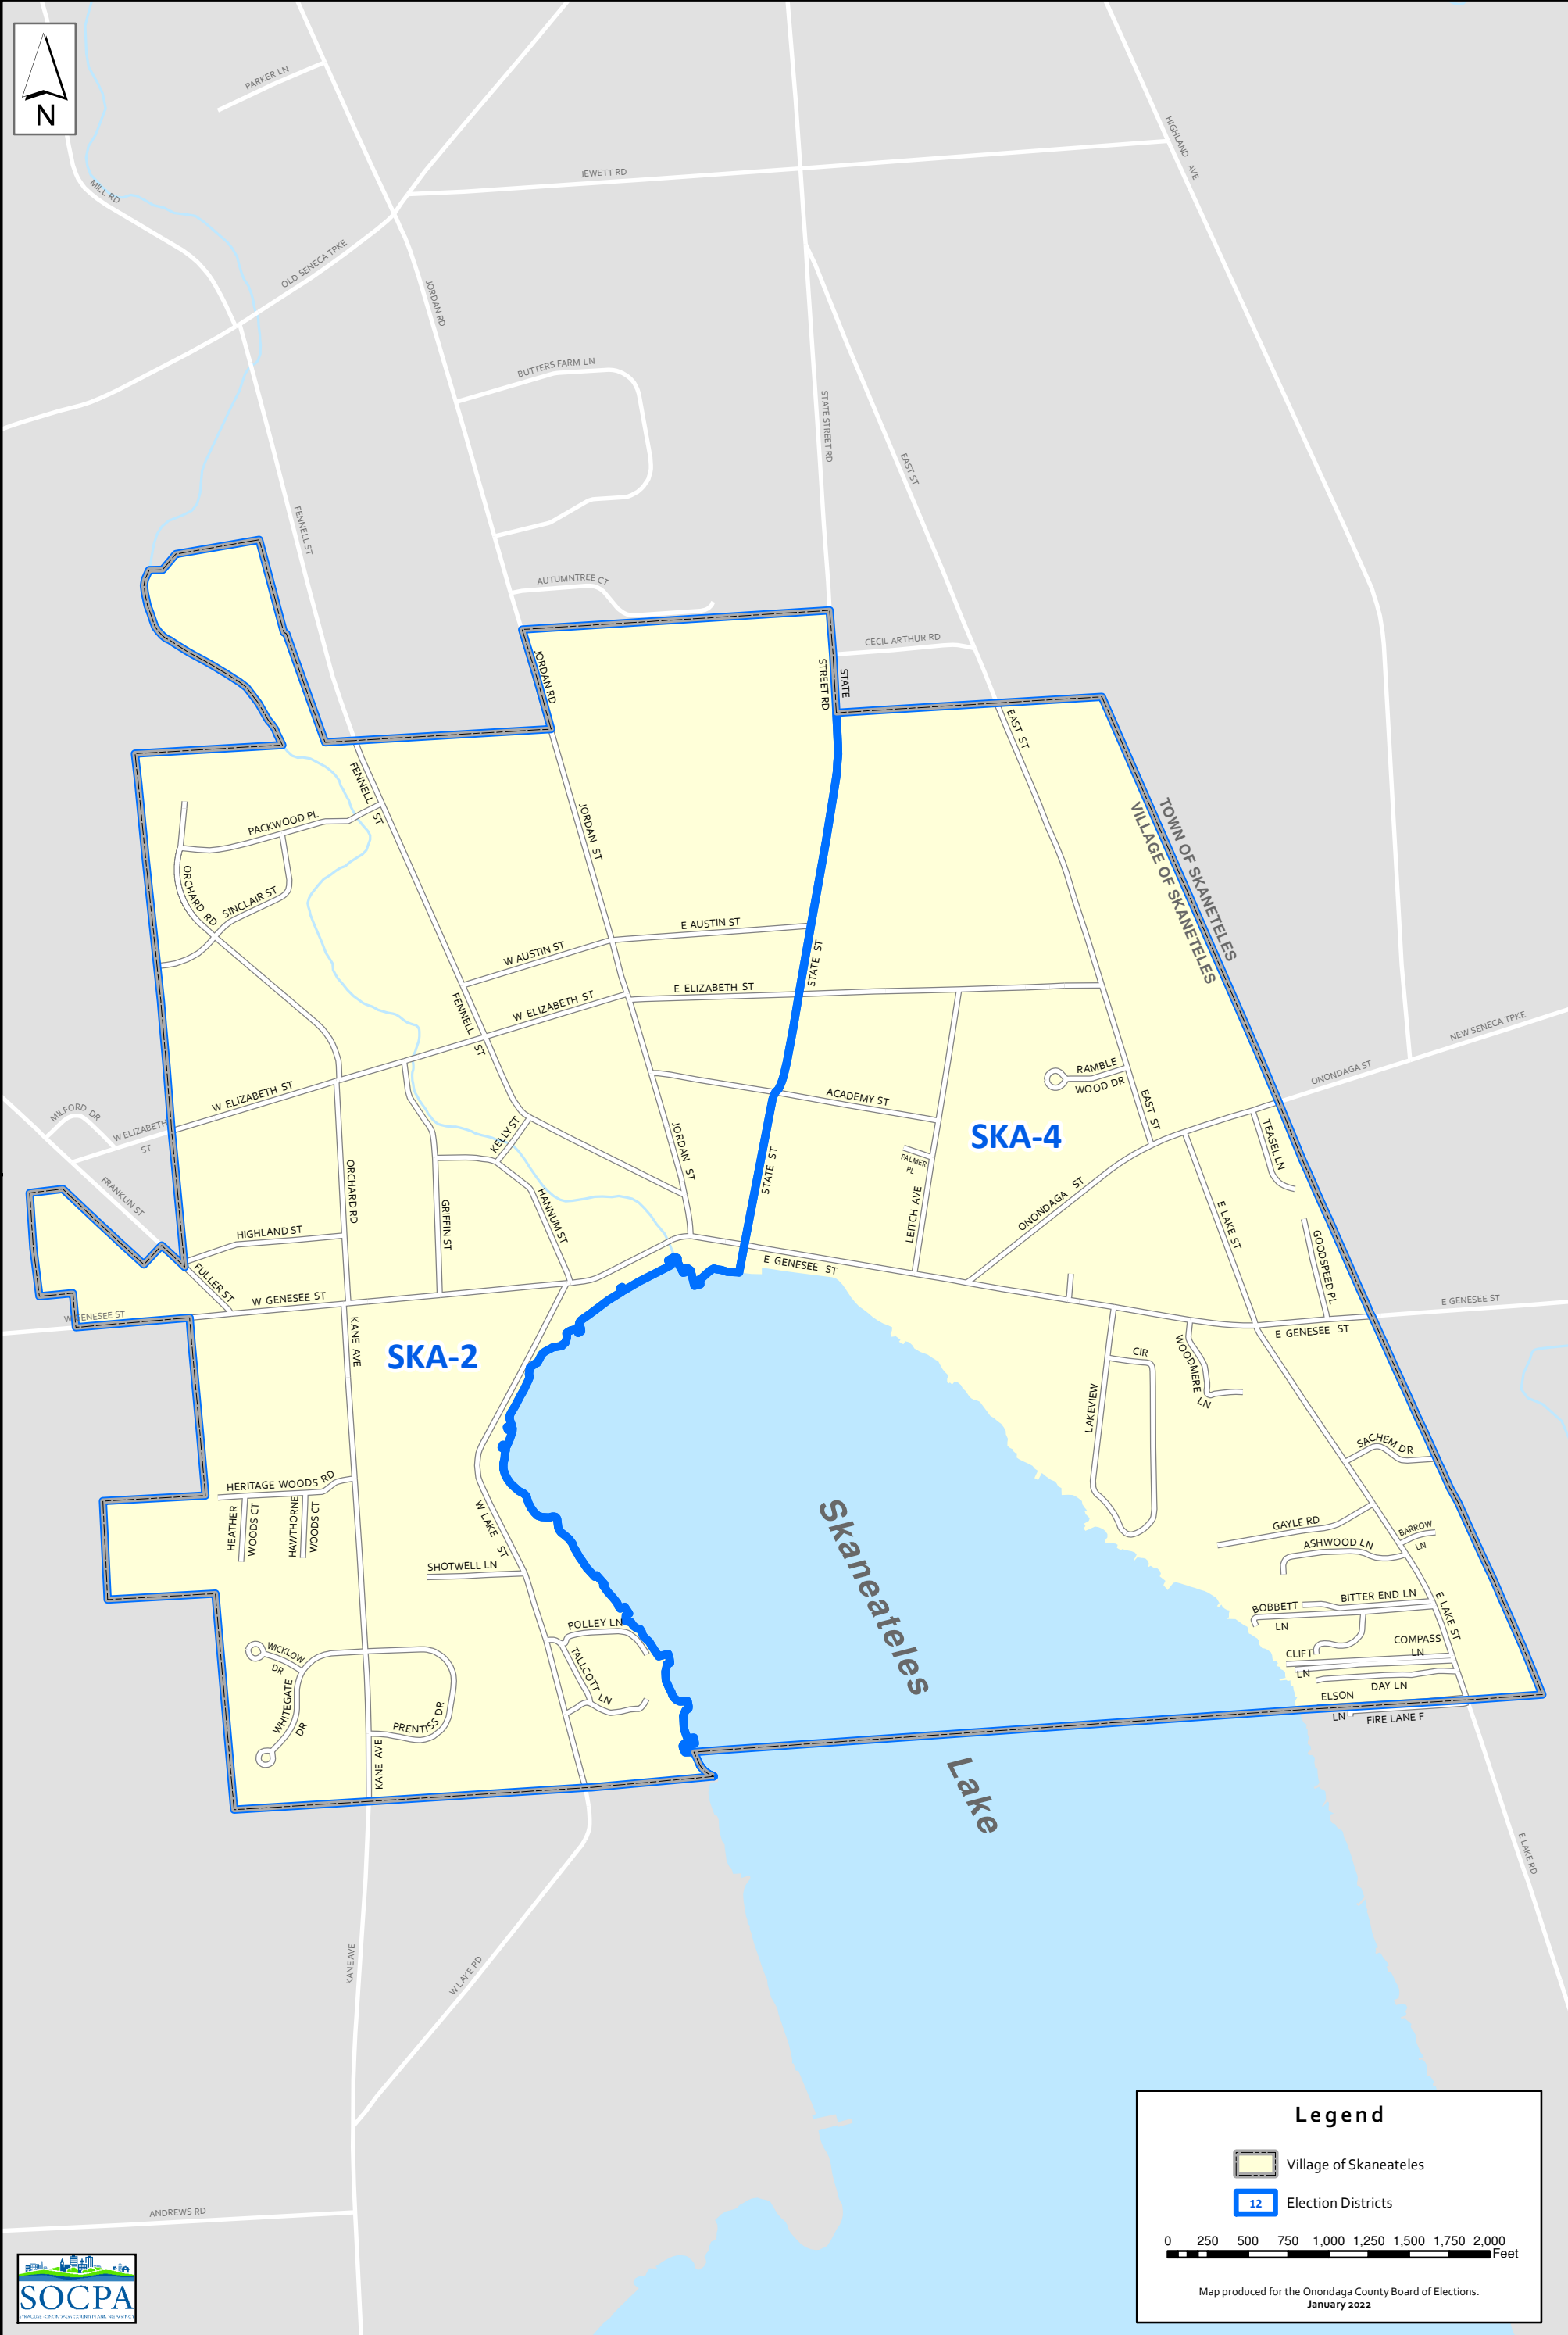

Village of Skaneateles - Election Districts

Legend

-  Village of Skaneateles
-  Election Districts

0 250 500 750 1,000 1,250 1,500 1,750 2,000 Feet

Map produced for the Onondaga County Board of Elections.
January 2022