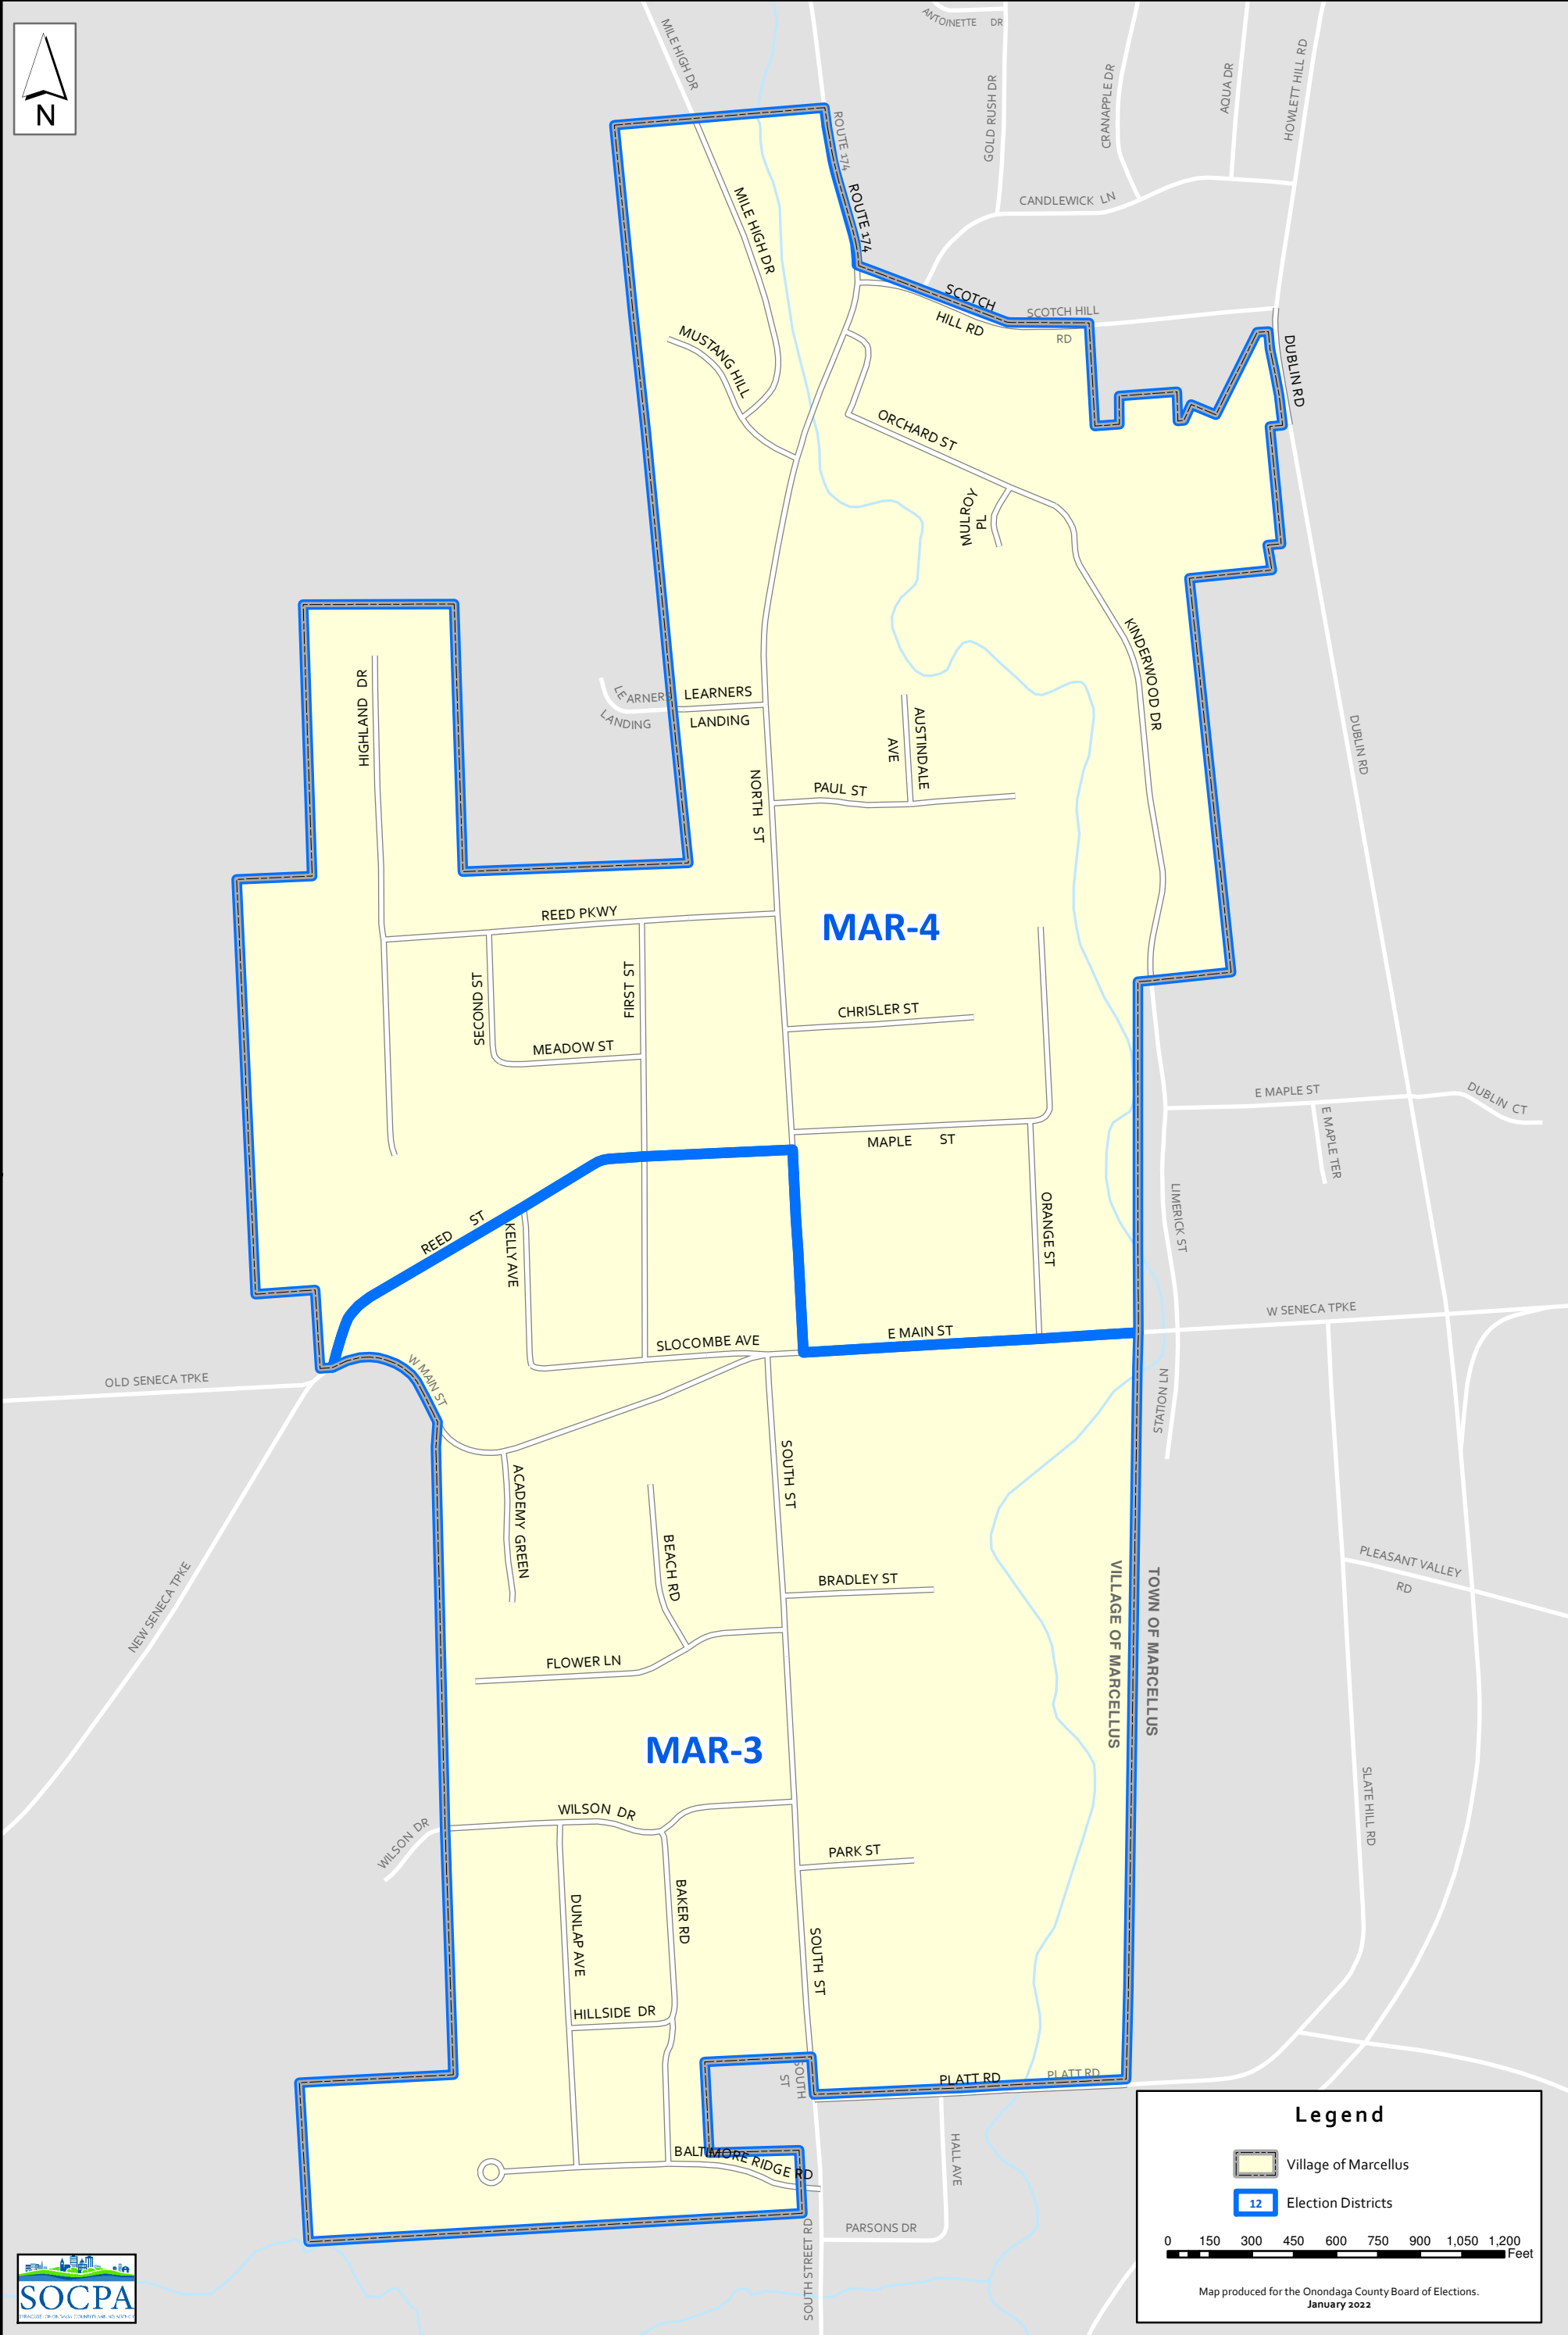

Village of Marcellus - Election Districts

Legend

- Village of Marcellus
- Election Districts

0 150 300 450 600 750 900 1,050 1,200 Feet

Map produced for the Onondaga County Board of Elections.
January 2022