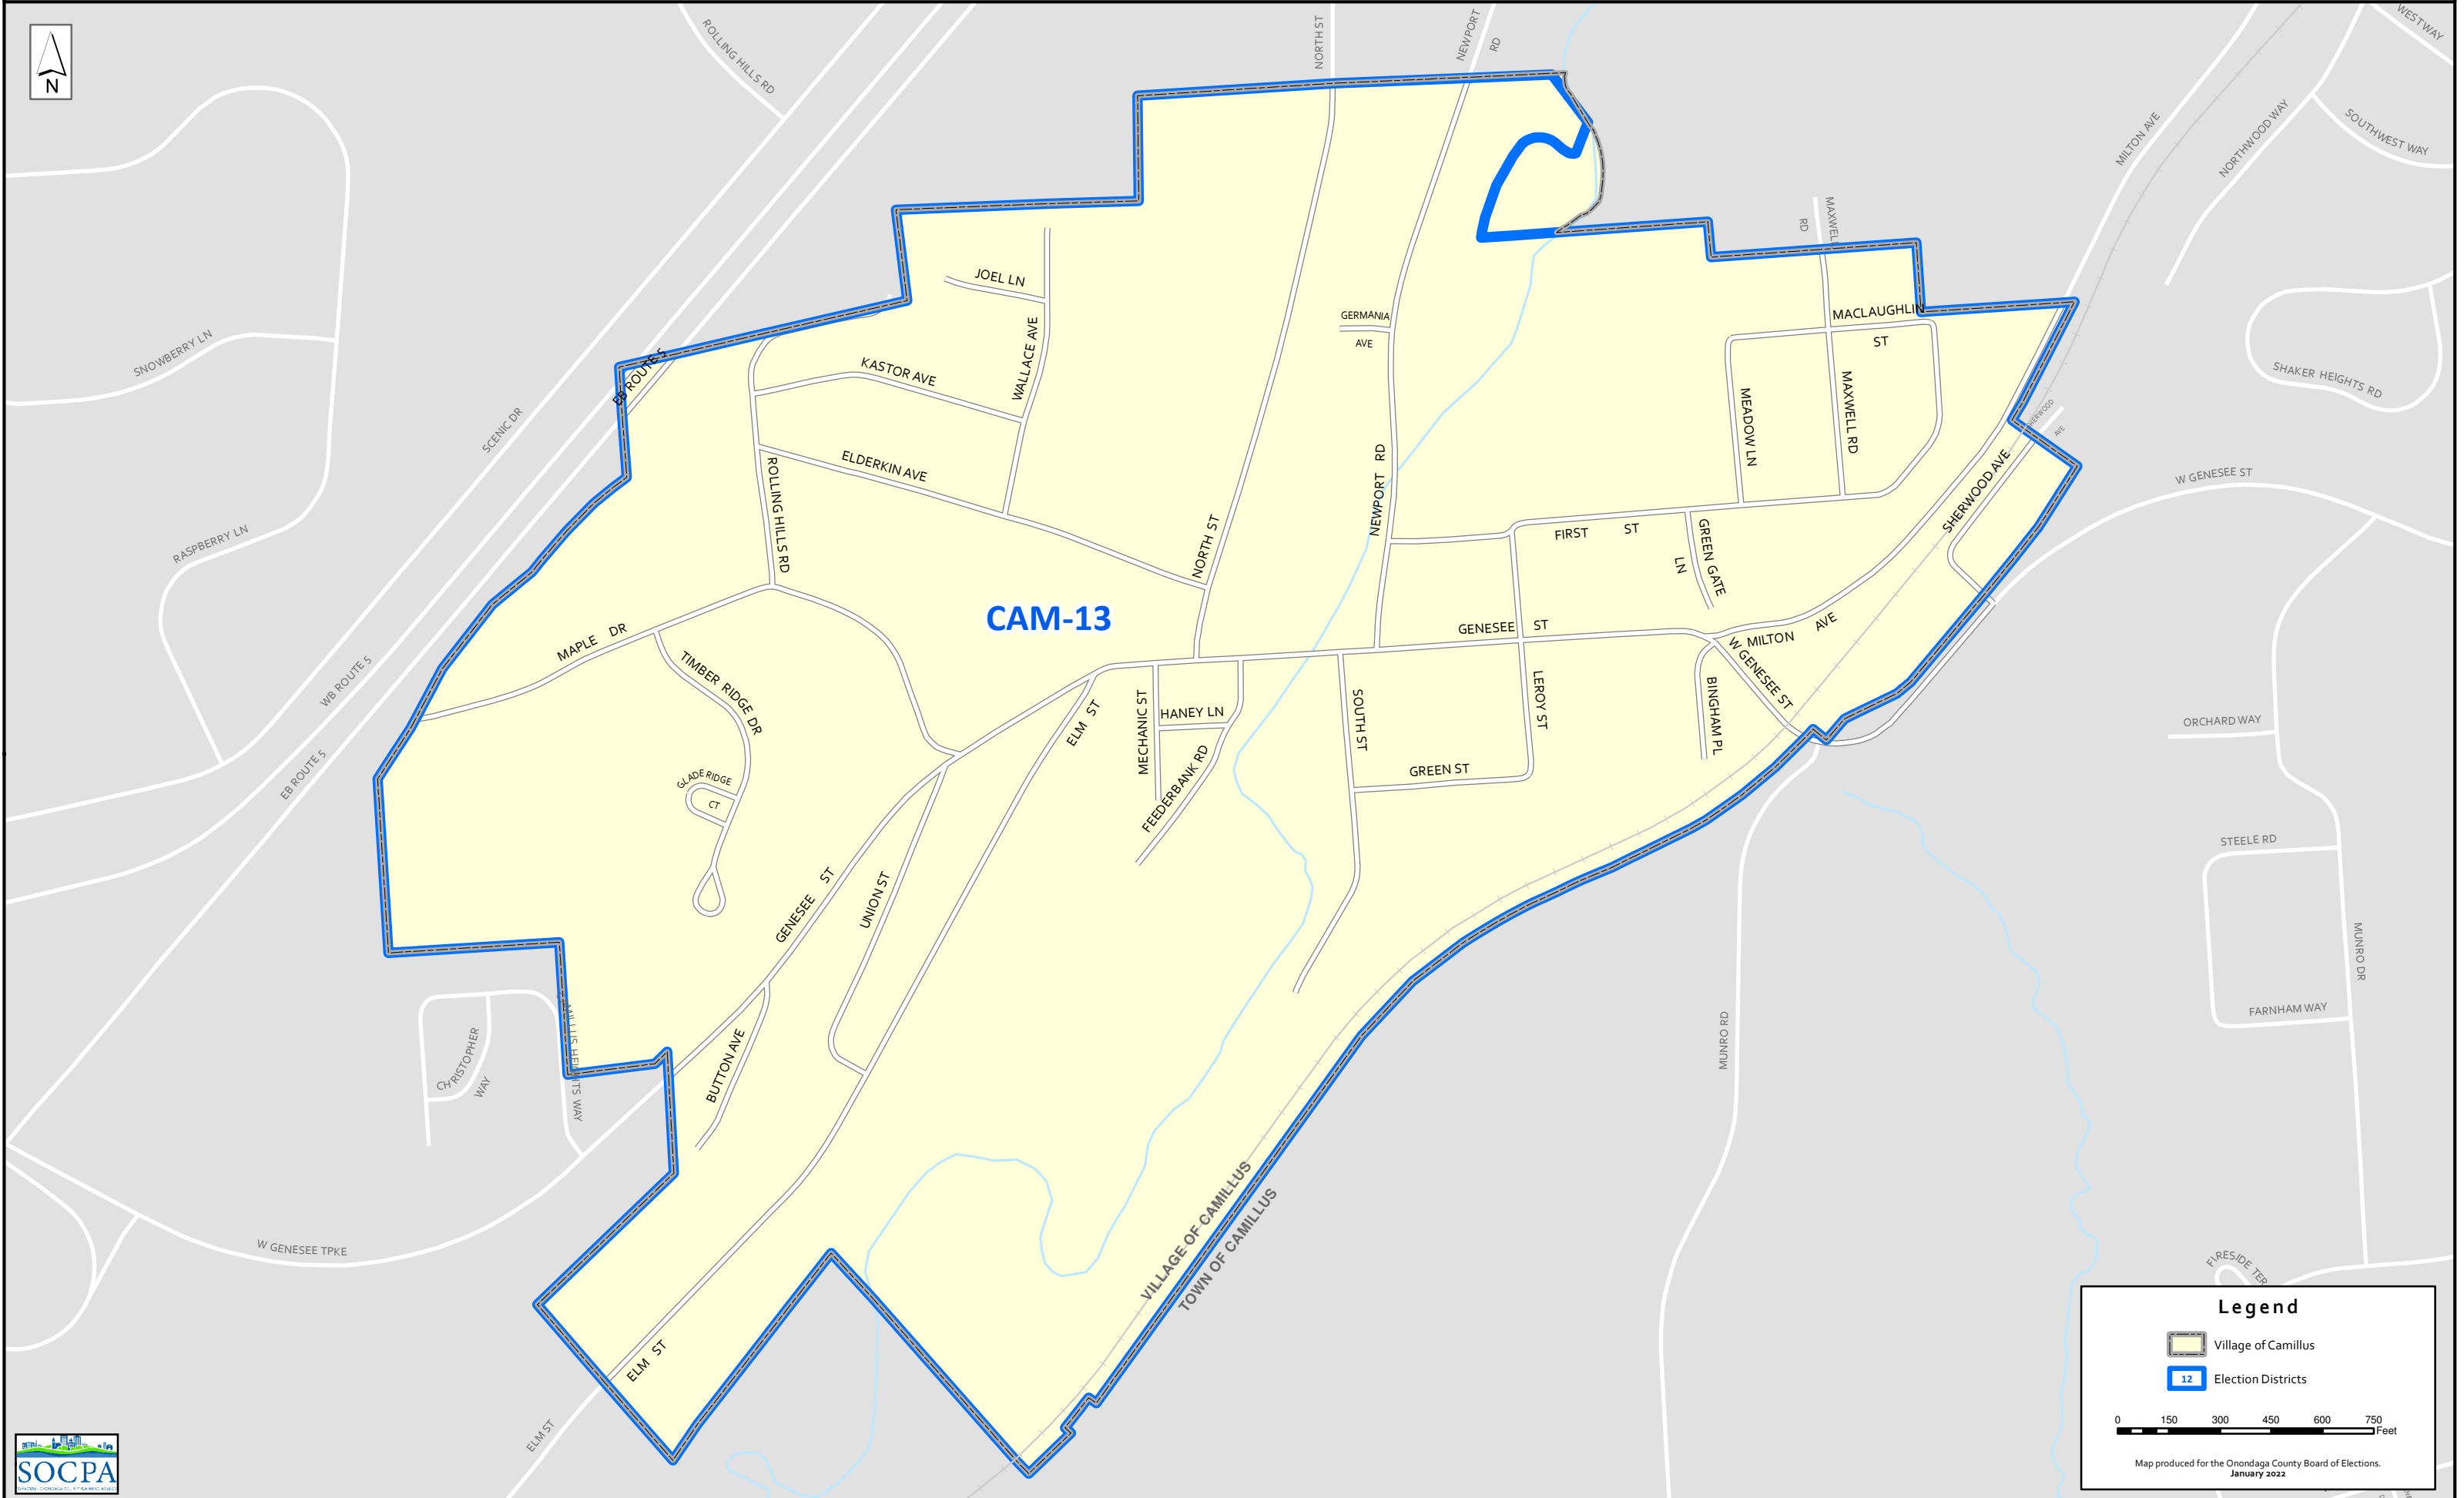

# Village of Camillus - Election Districts

**CAM-13**

VILLAGE OF CAMILLUS  
TOWN OF CAMILLUS

**Legend**

-  Village of Camillus
-  Election Districts

0 150 300 450 600 750 Feet

Map produced for the Onondaga County Board of Elections.  
January 2022