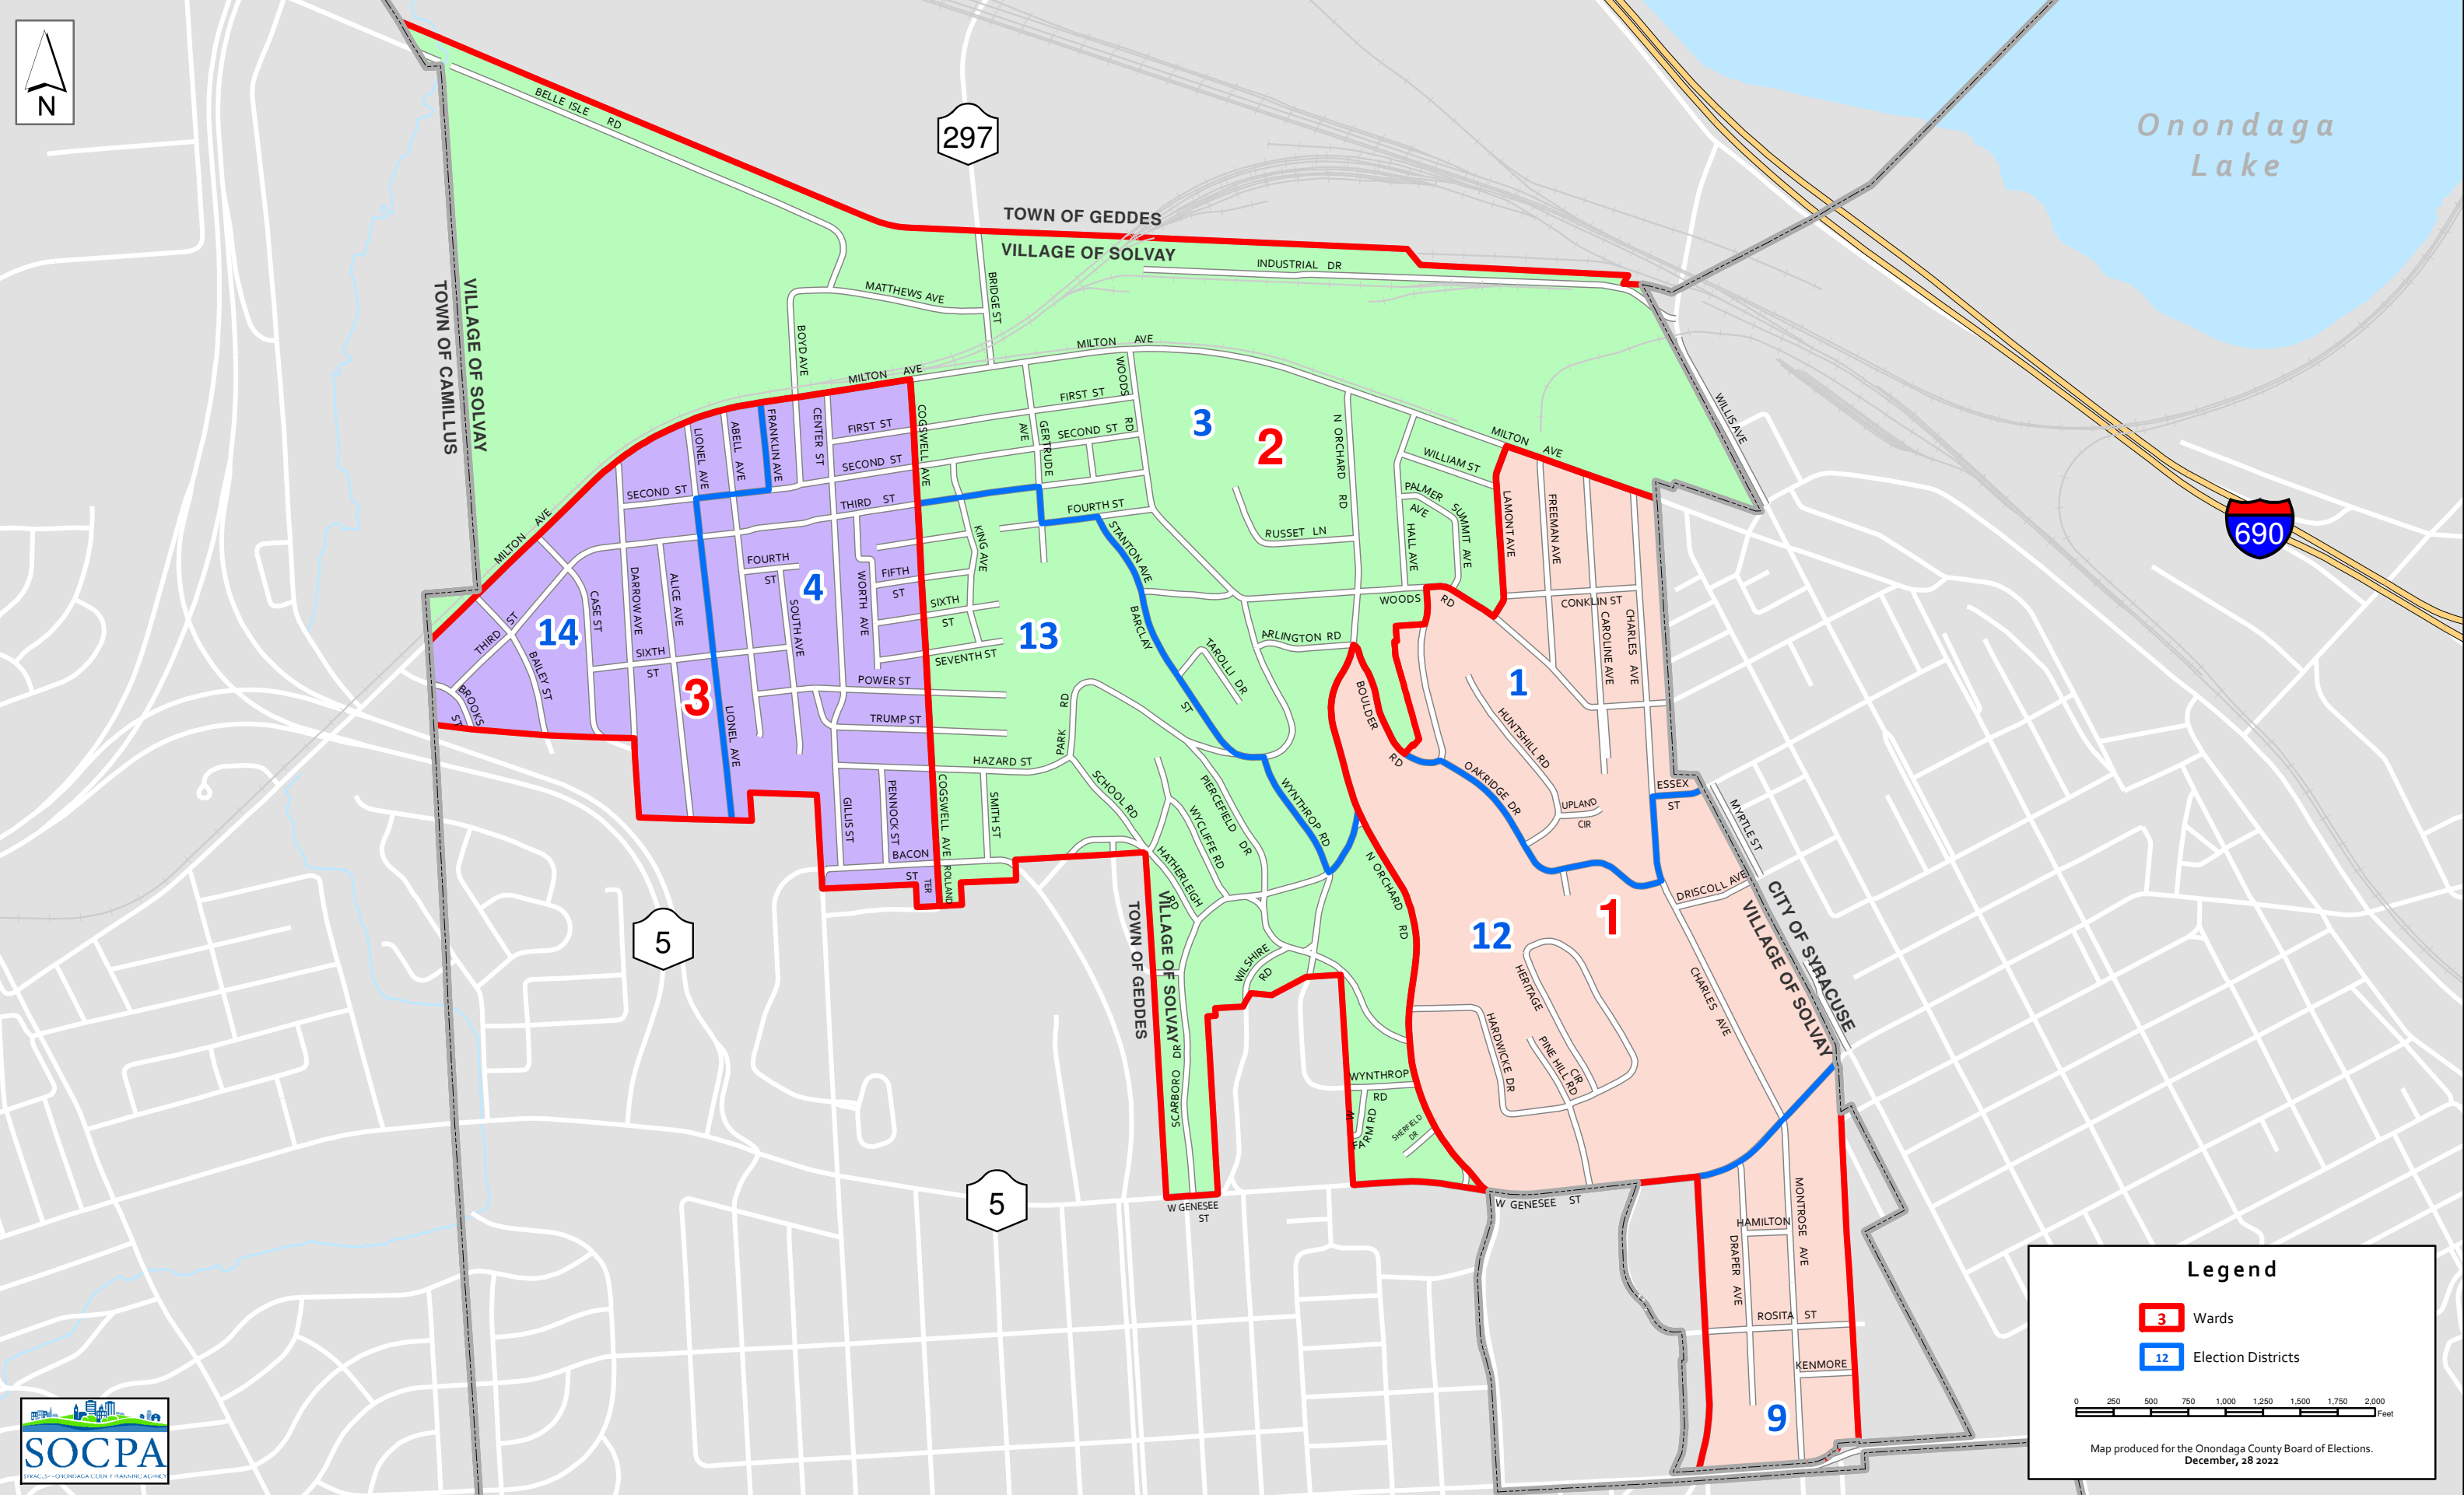

# Village of Solvay - Wards and Election Districts

**Legend**

- 3 Wards
- 12 Election Districts

0 250 500 750 1,000 1,250 1,500 1,750 2,000 Feet

Map produced for the Onondaga County Board of Elections.  
December, 28 2022