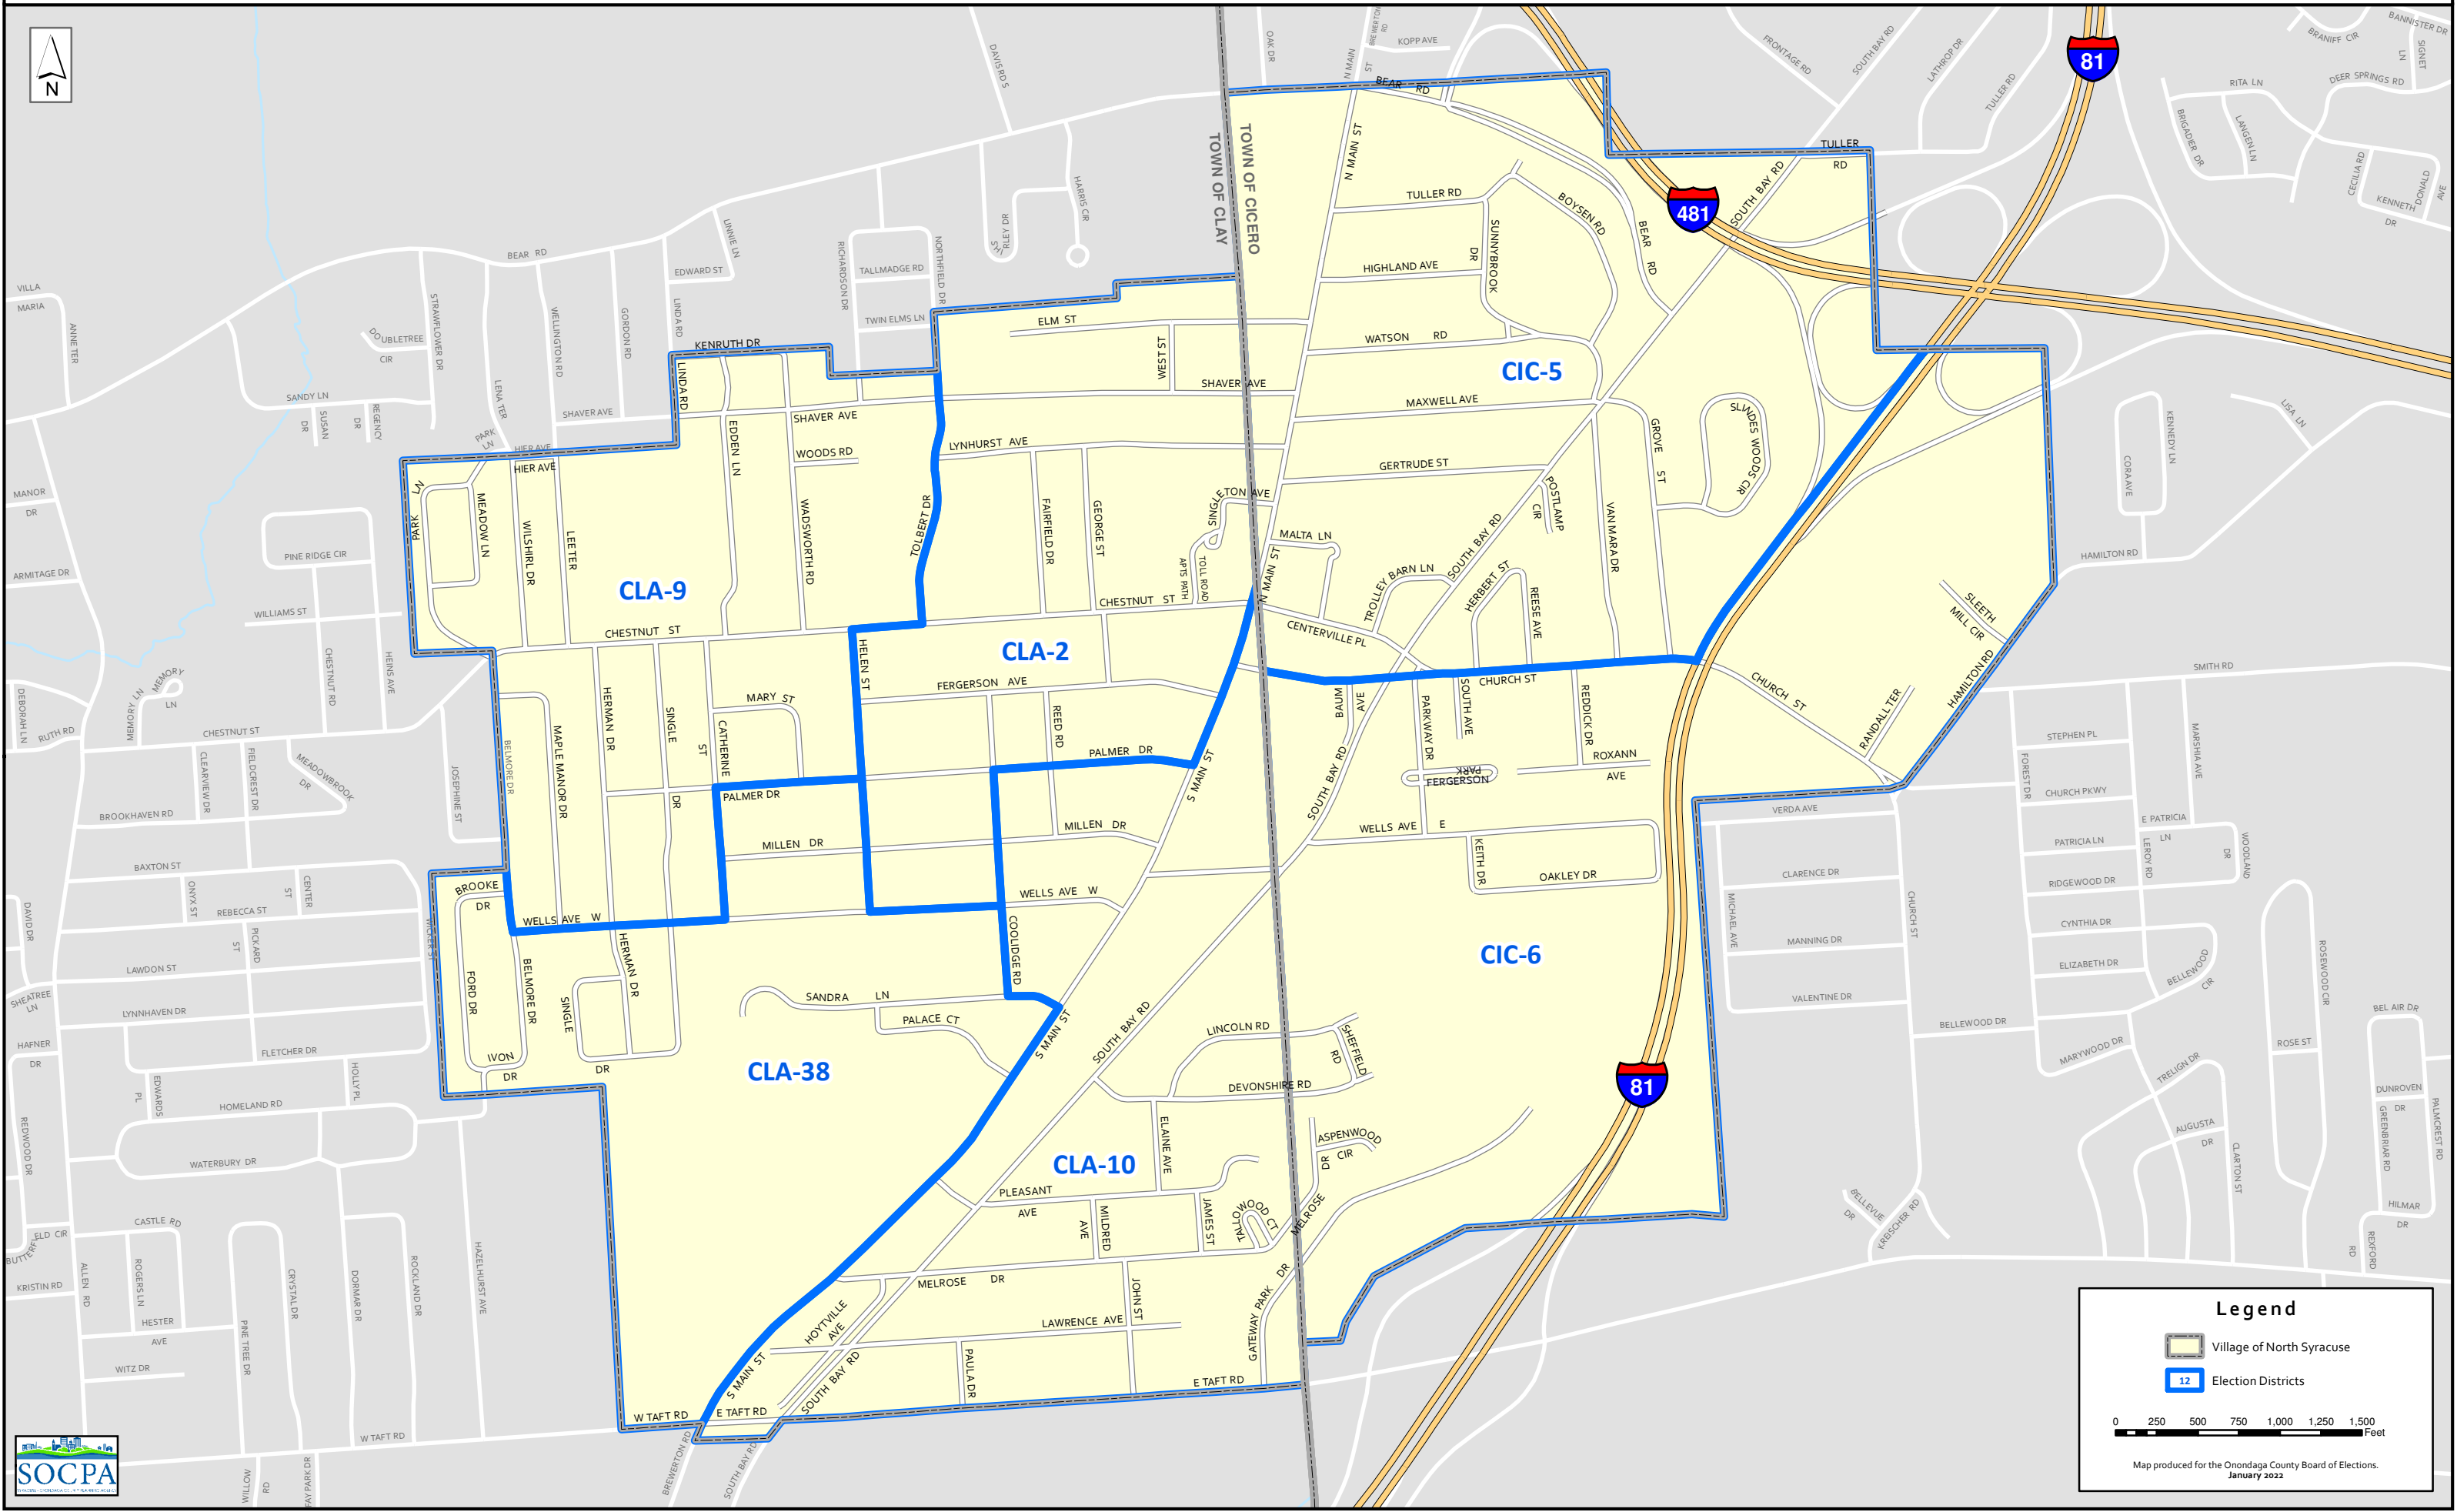

Village of North Syracuse - Election Districts

Legend

- Village of North Syracuse
- Election Districts

0 250 500 750 1,000 1,250 1,500 Feet

Map produced for the Onondaga County Board of Elections.
January 2022