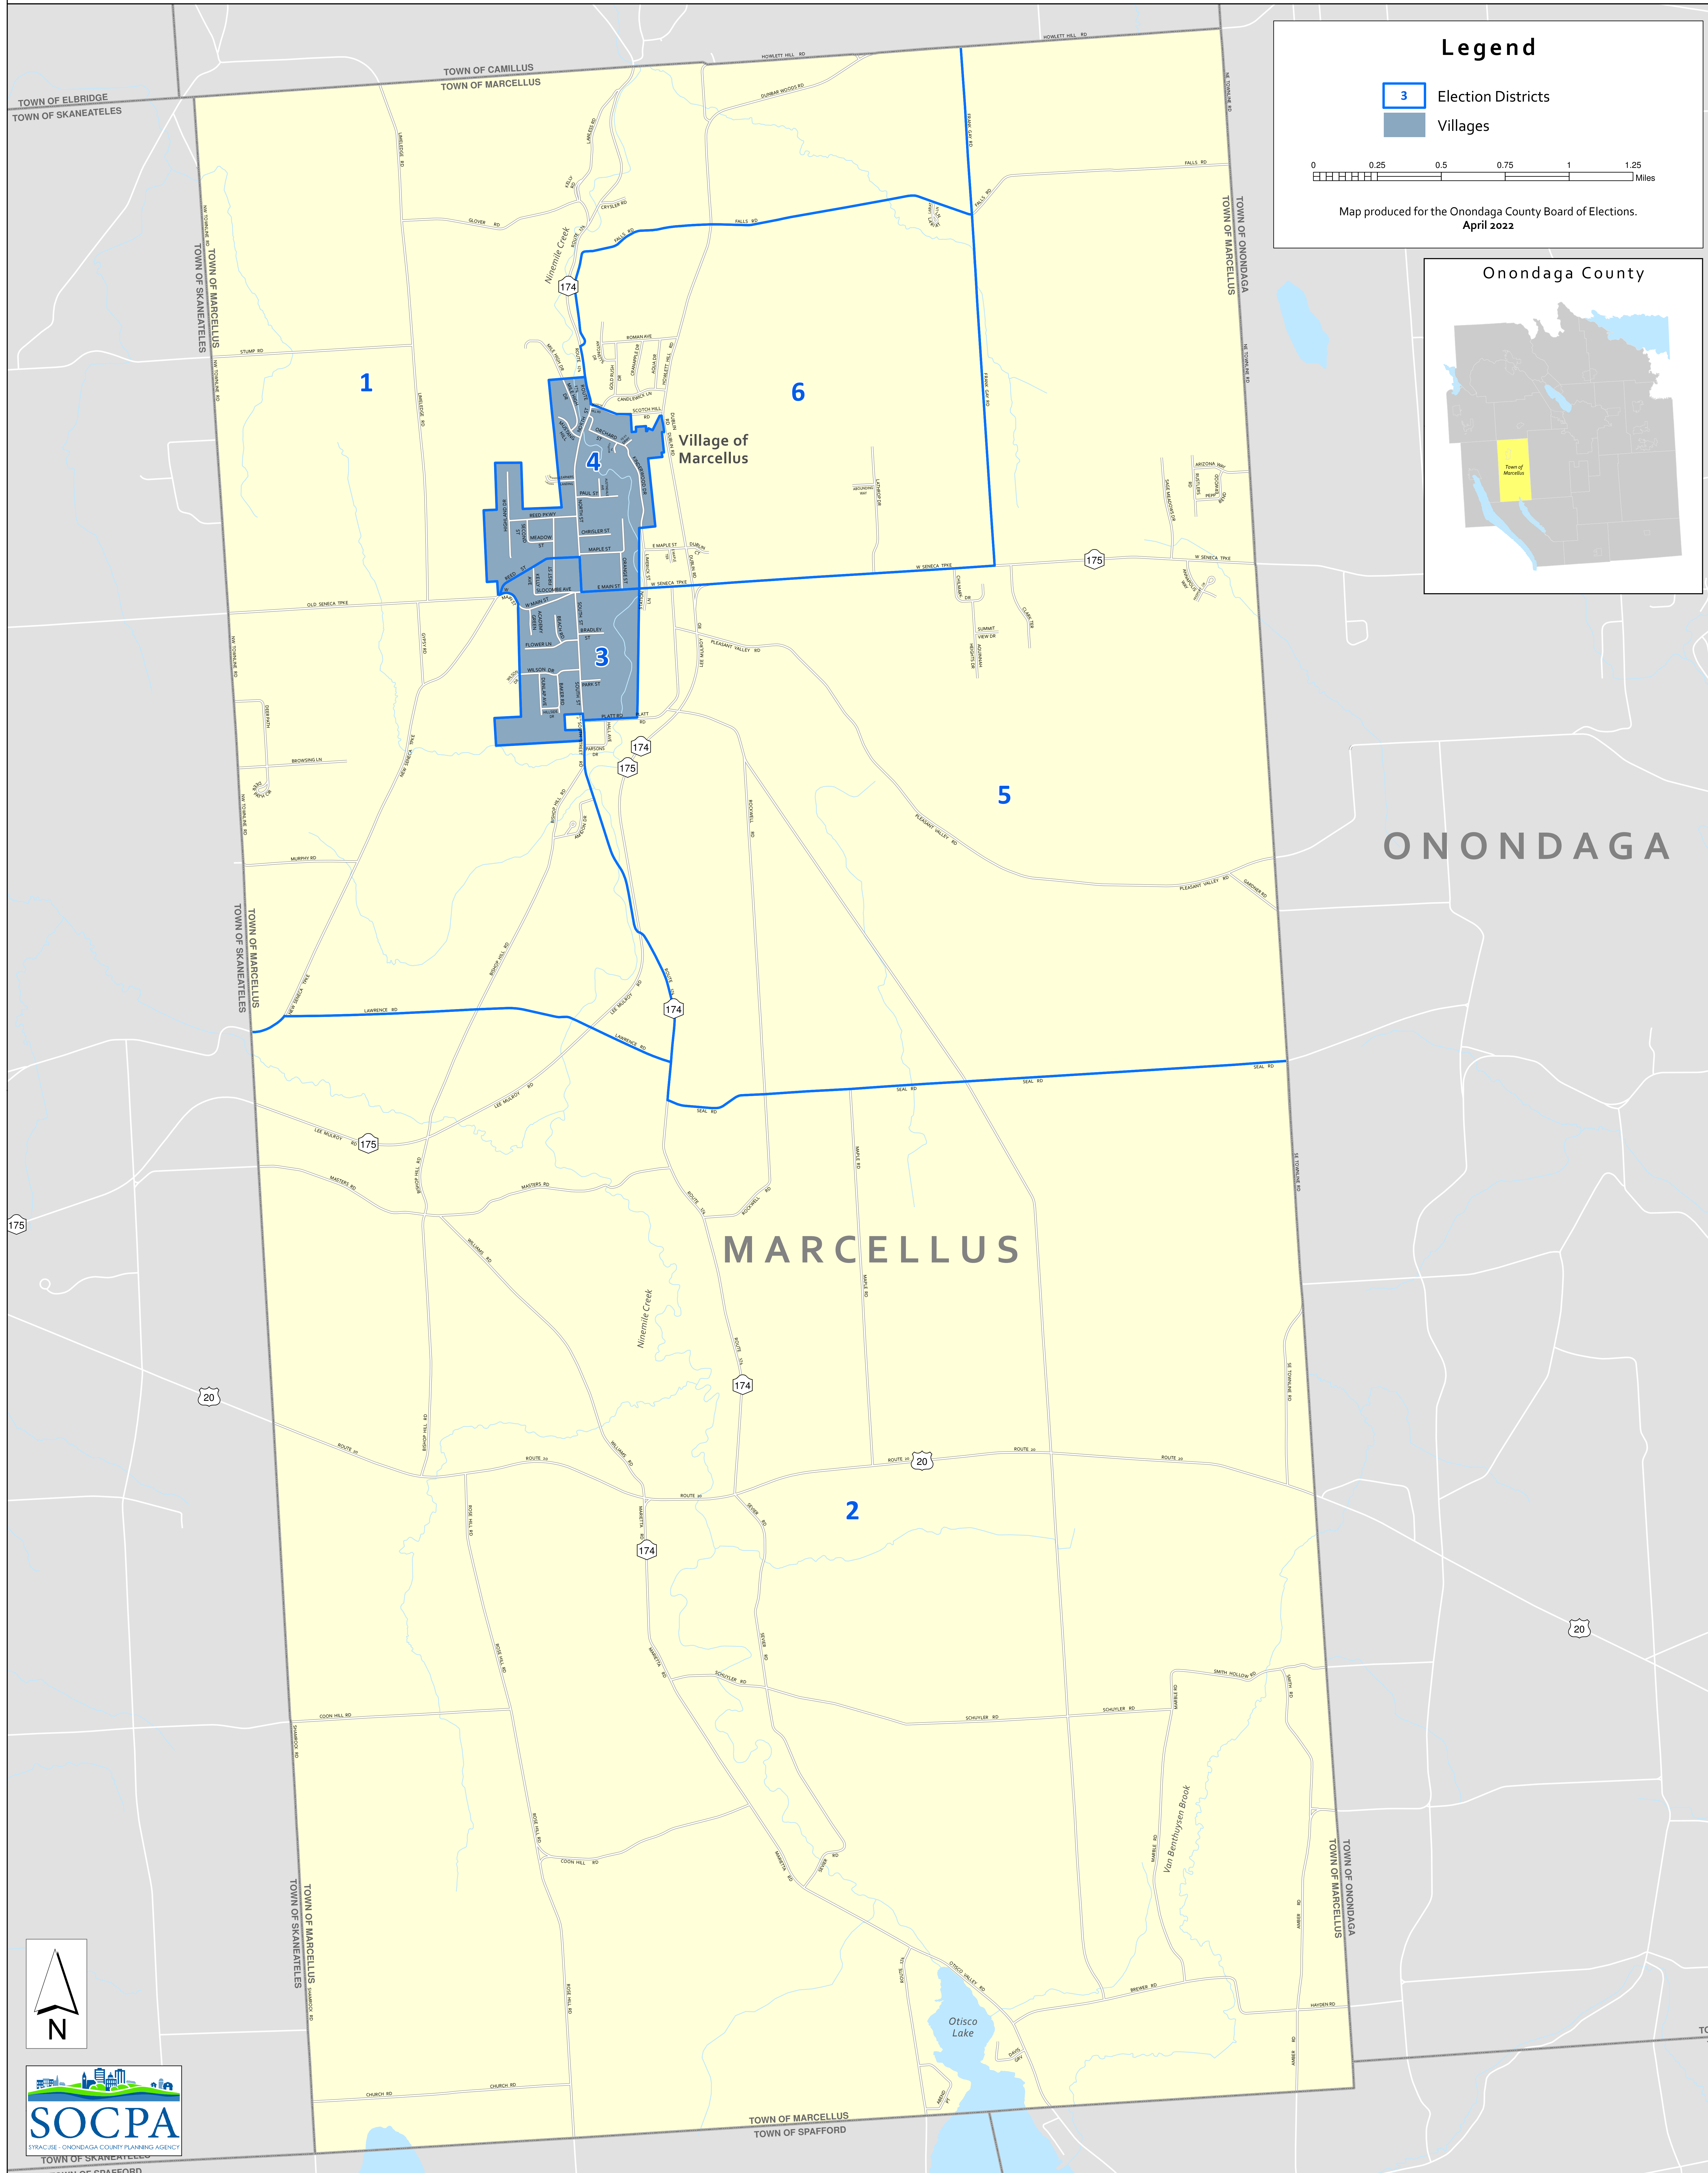

Town of Marcellus - Election Districts

Legend

- 3 Election Districts
- Villages

0 0.25 0.5 0.75 1 1.25 Miles

Map produced for the Onondaga County Board of Elections.
April 2022

ONONDAGA

MARCELLUS