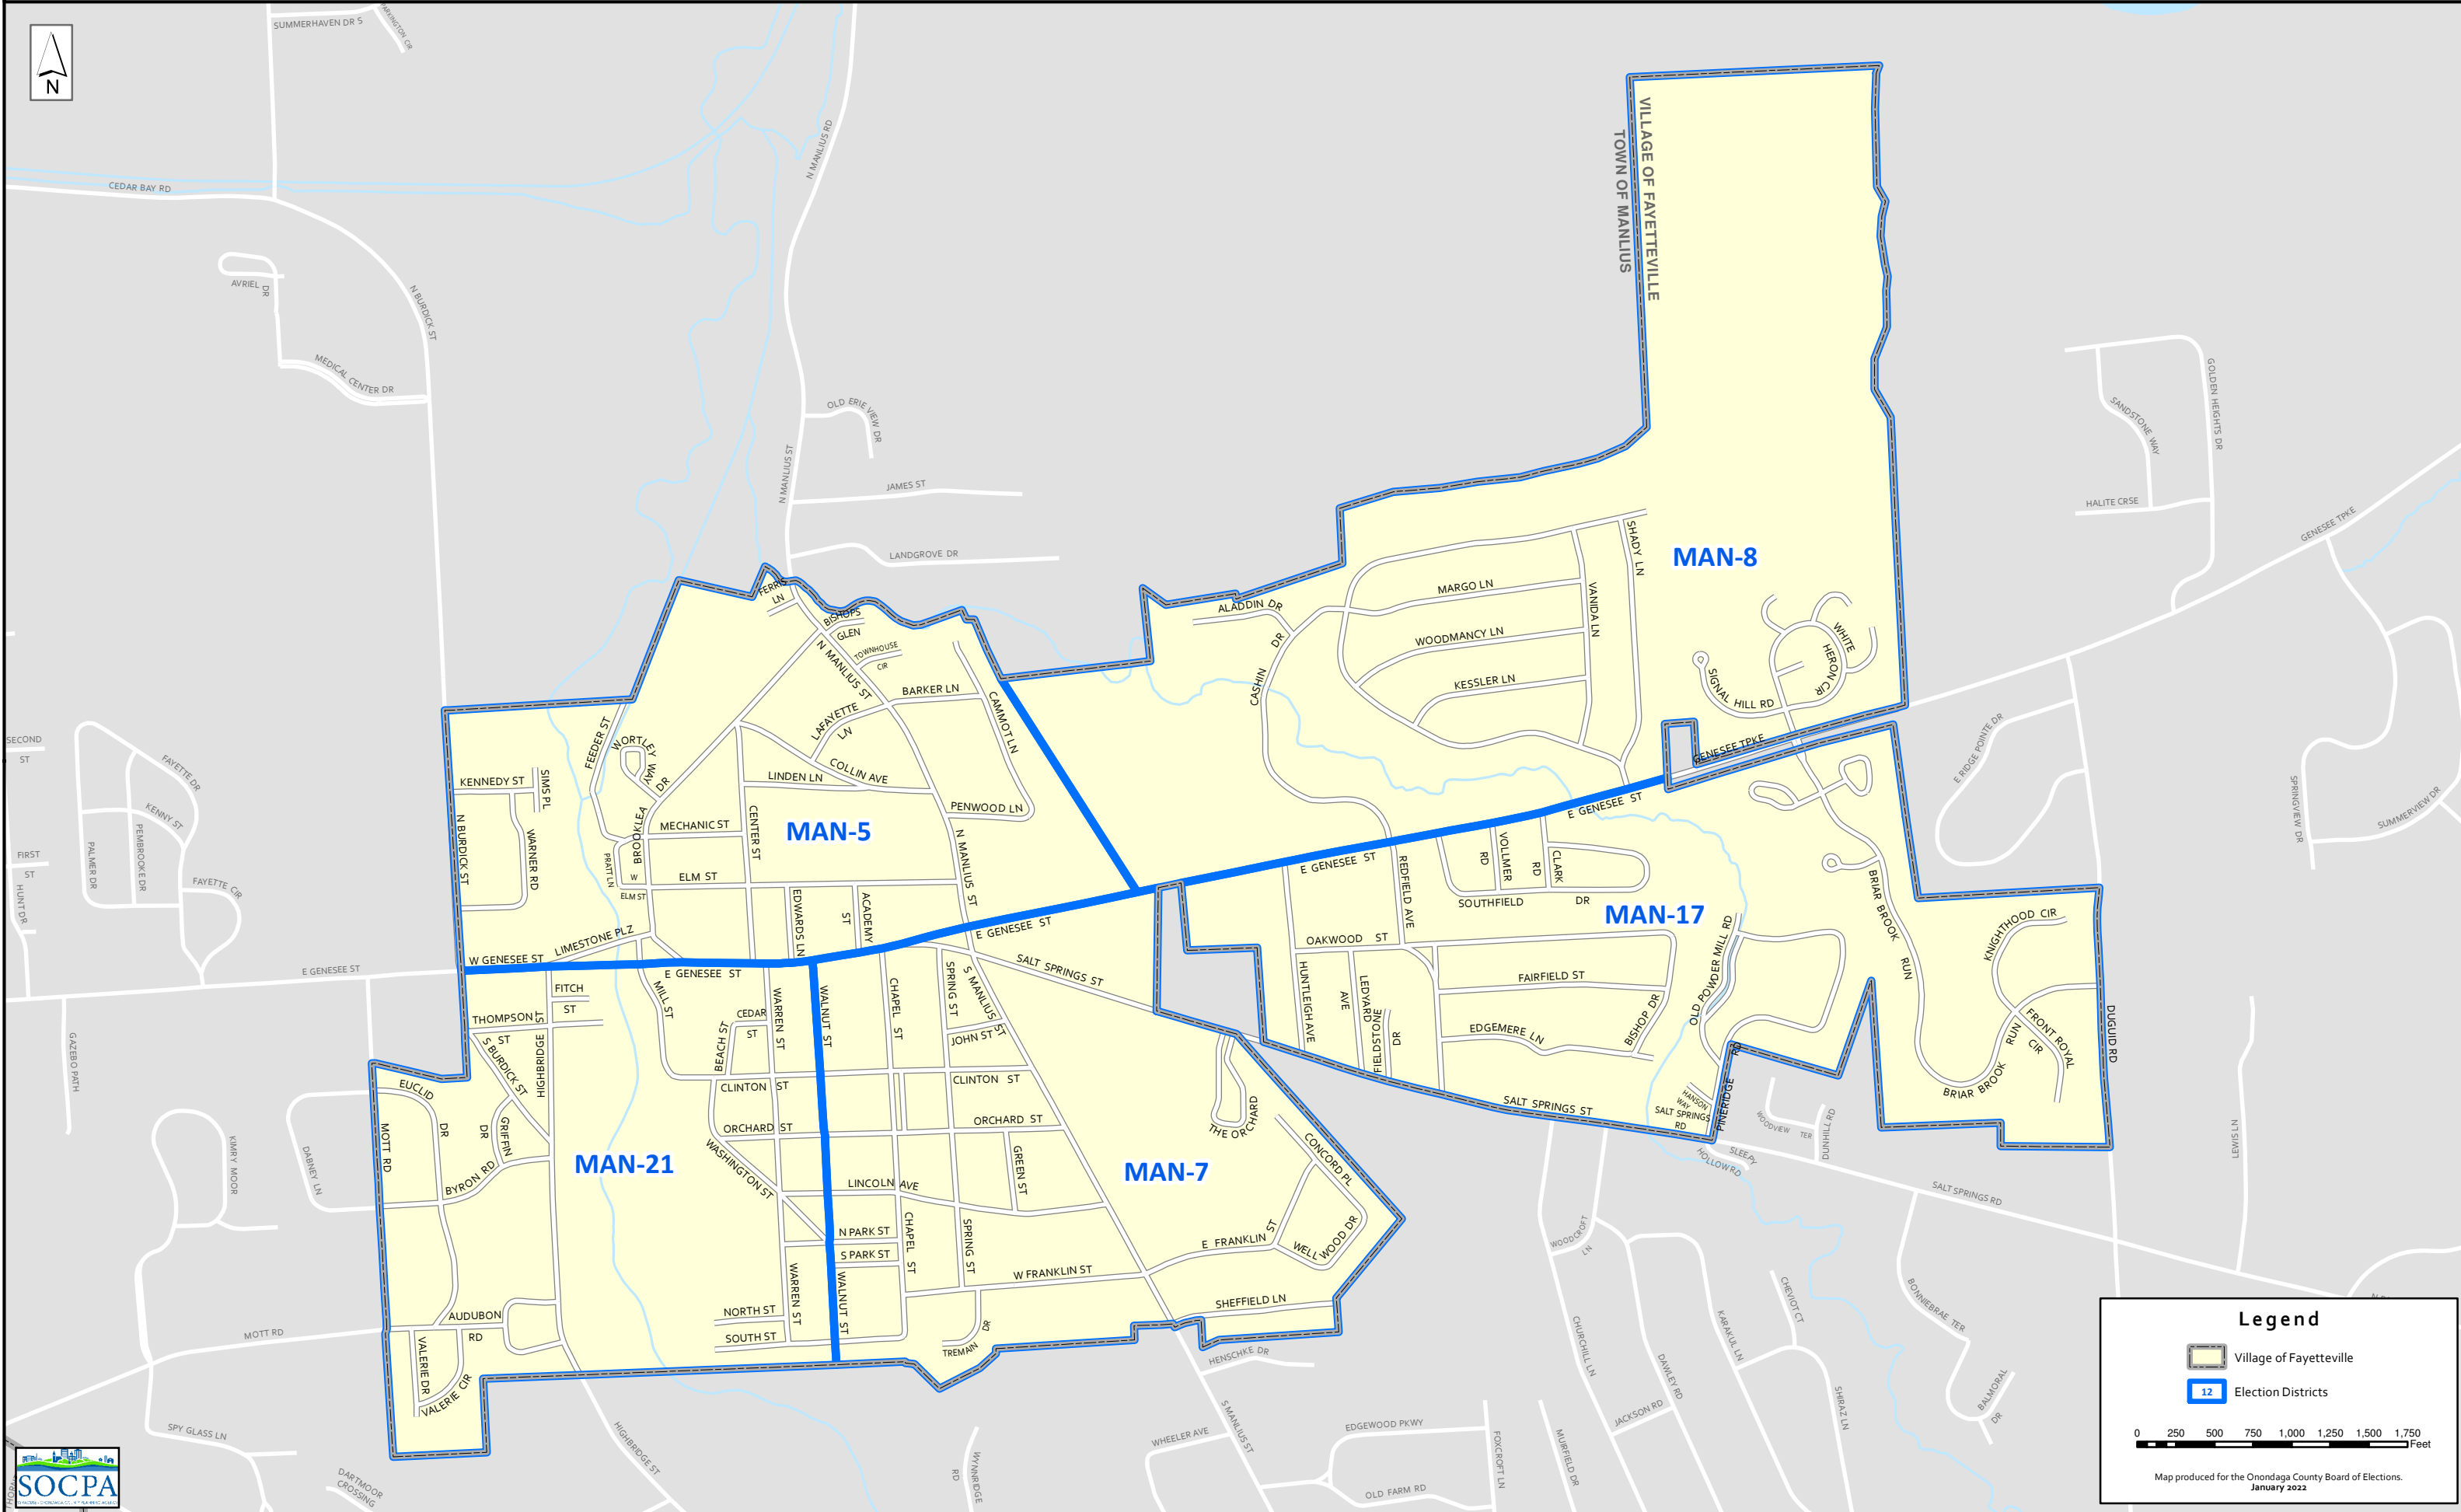

Village of Fayetteville - Election Districts

Legend

- Village of Fayetteville
- Election Districts

0 250 500 750 1,000 1,250 1,500 1,750 Feet

Map produced for the Onondaga County Board of Elections.
January 2022